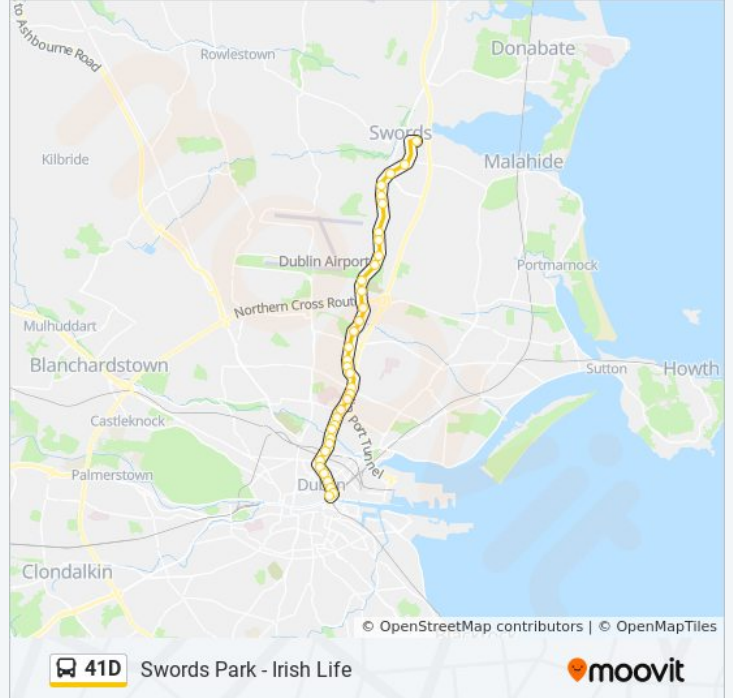

Use the Moovit App to find the closest 41D bus station near you and find out when is the next 41D bus arriving.

Direction: Abbey St

39 stops

[VIEW LINE SCHEDULE](#)

- Swords Park
- Swords Park
- Swords Pavilions
- Pinnock Hill
- Airside
- N1 Business Park
- Equestrian Centre
- Kettles Lane
- Stockhole Lane
- Airport Parking
- Alsaa Sports Club
- Toberbunny Lodge
- Swords Road
- Dardistown Cemetery
- Collinstown Park
- Woodland Industrial Estate
- Turnapin Lane
- Santry Close
- Morton Stadium
- Schoolhouse Lane
- Swords Road
- Shanvarna Road Est

41D bus Info

Direction: Abbey St

Stops: 39

Trip Duration: 45 min

Line Summary:

Ellenfield Park

Whitehall Church

Iveragh Road

Highfield Hospital

Griffith Downs

Upper Drumcondra Road (Griffith Avenue)

Skylon Hotel

St Patrick's College

Dcu St Patrick's

Botanic Avenue

Drumcondra, Near Train Station

41D bus Info

Direction: Swords Bus.Pk

Stops: 36

Trip Duration: 45 min

Line Summary:

Wellpark Avenue
Whitehall Garda Station
Highfield Hospital
Iveragh Road
Swords Road
Swords Road
Shanowen Road
Omni Shopping Centre
Schoolhouse Lane
Morton Stadium
Santry Close
Santry Retail Park
Collinstown Park
Dardistown Cemetery
Alsaas Sports Club
Airport Parking
Airport Roundabout
Stockhole Lane
Equestrian Centre
N1 Business Park
Airside
Pinnockhill
Swords Pavilions
Swords Park