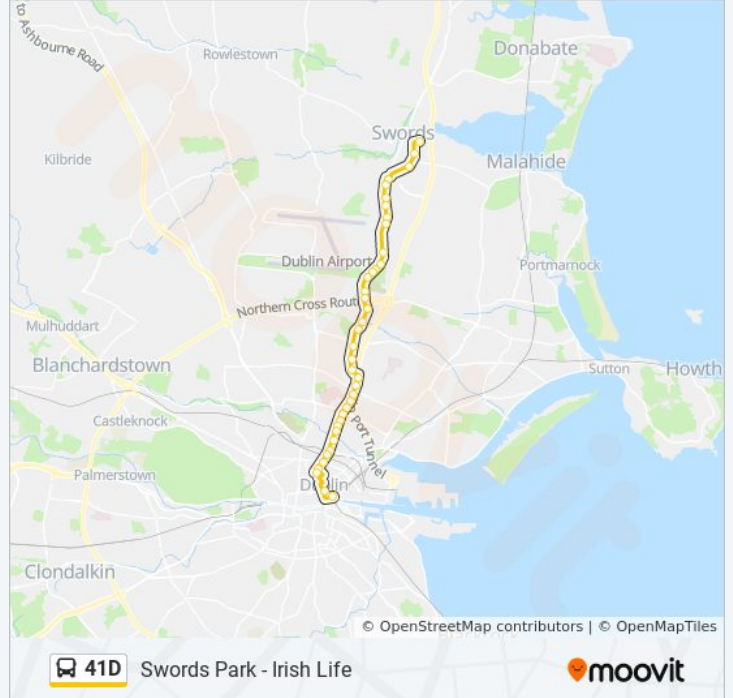

Highfield Hospital

Griffith Downs

Upper Drumcondra Road (Griffith Avenue)

Skylon Hotel

St Patrick's College

Dcu St Patrick's

Botanic Avenue

Drumcondra, Near Train Station

Lower Drumcondra Road

Dorset Street Lower

Upper Dorset St (Temple Street)

Dorset Street Upper

Citizens Information Service

Irish Life Mall

Direction: Swords Bus.Pk

36 stops

[VIEW LINE SCHEDULE](#)

Irish Life Mall

Dublin, Lower Gardiner Street

Railway Street

Gardiner Street Lower

Mountjoy Square Park

Dublin, Upper Gardiner Street

Innisfallen Parade