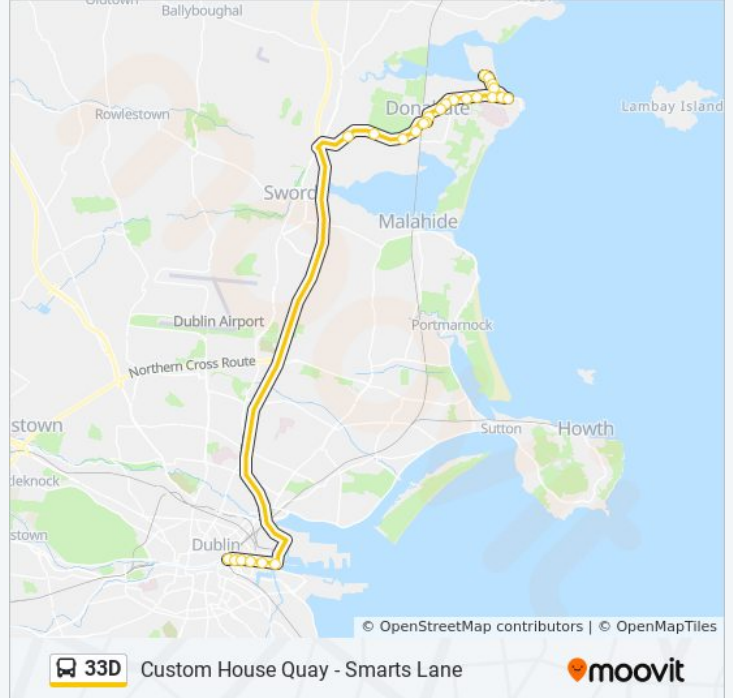

Direction: Portrane

25 stops

[VIEW LINE SCHEDULE](#)

- Custom House
- Ifsc Custom House Quays
- Custom House Quay (Jurys Inn)
- Beckett Bridge
- Spencer Place
- Br An Phoirt Thoir
- Lanestown
- Newbridge House
- Newbridge Demesne
- Semple Woods
- Donabate Station
- Main Street
- Donabate
- Leisure Centre
- Somerton
- Donabate Ns
- Rahillion
- Middlefield Lane
- Portrane Avenue
- Portrane
- Seaview
- Healy's Lane

Stops: 25

Trip Duration: 47 min

Line Summary:

Burrow Road

Beach Lane

Marsh Lane

Direction: St Stephen's Green

22 stops

[VIEW LINE SCHEDULE](#)

Marsh Lane

Beach Lane

Burrow Road

Healy's Lane

Portrane

Seaview

Portrane

33D bus Info

Direction: St Stephen's Green

Stops: 22

Trip Duration: 61 min

Line Summary:

Eden Quay

D'Olier Street

Kildare Street