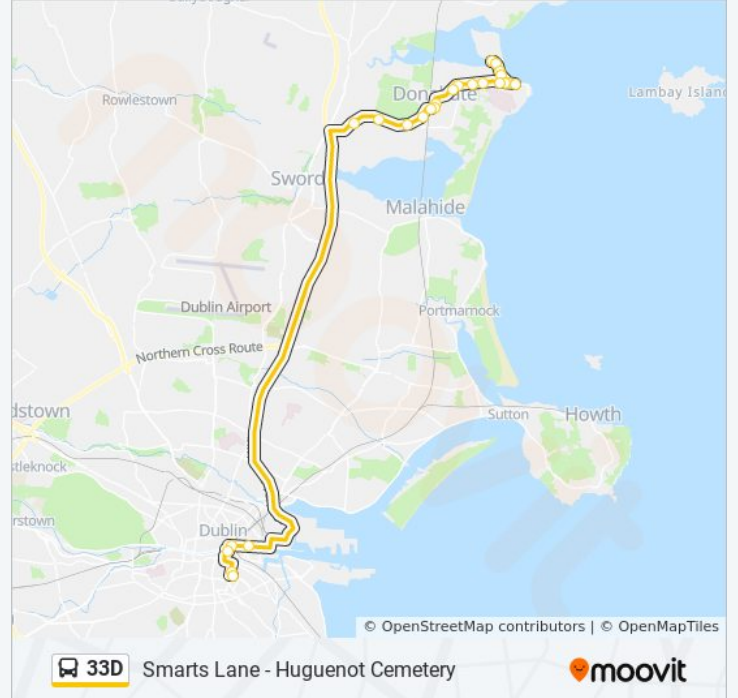

Eden Quay

D'Olier Street

Kildare Street

Merrion Row

33D bus time schedules and route maps are available in an offline PDF at moovitapp.com. Use the [Moovit App](#) to see live bus times, train schedule or subway schedule, and step-by-step directions for all public transit in Ireland.

[About Moovit](#) · [MaaS Solutions](#) · [Supported Countries](#) · [Mooviter Community](#)

© 2024 Moovit - All Rights Reserved

Check Live Arrival Times