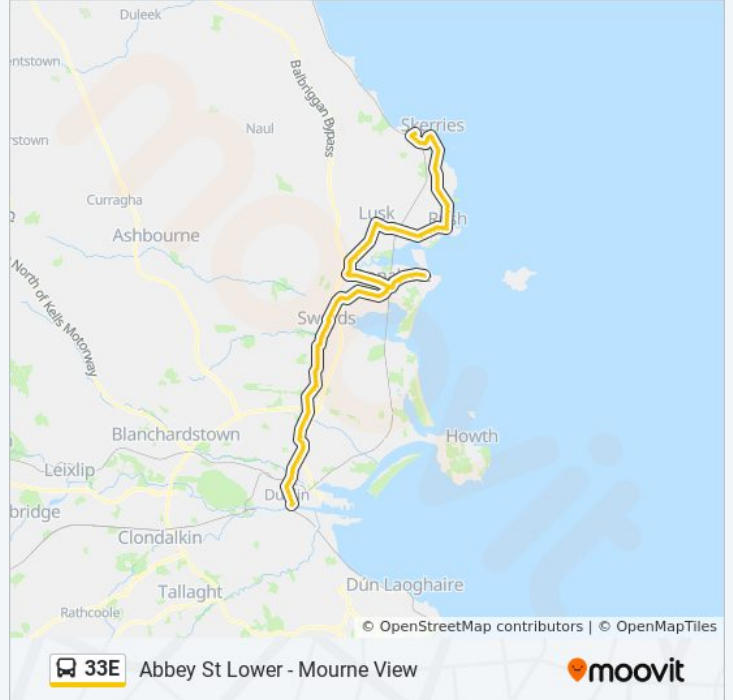

**Direction: Skerries**

108 stops

[VIEW LINE SCHEDULE](#)

- Abbey Street Lower
- Dublin, Lower Gardiner Street
- Railway Street
- Gardiner Street Lower
- Mountjoy Square Park
- Dublin, Upper Gardiner Street
- Innisfallen Parade
- Drumcondra, Outside Train Station
- Dargle Road
- Botanic Avenue
- Dcu St Patrick's
- Dcu St Patrick's
- Wellpark Avenue
- Whitehall Garda Station
- Highfield Hospital
- Iveragh Road
- Swords Road
- Swords Road
- Shanowen Road
- Omni Shopping Centre
- Schoolhouse Lane
- Morton Stadium

**33E bus Time Schedule**

Skerries Route Timetable:

Sunday	Not Operational
Monday	7:00 AM
Tuesday	7:00 AM
Wednesday	7:00 AM
Thursday	7:00 AM
Friday	7:00 AM
Saturday	Not Operational

**33E bus Info**

**Direction:** Skerries

**Stops:** 108

**Trip Duration:** 111 min

**Line Summary:**

Santry Close  
Santry Retail Park  
Collinstown Park  
Dardistown Cemetery  
Alsaa Sports Club  
Airport Parking  
Airport Roundabout  
Stockhole Lane  
Equestrian Centre  
N1 Business Park  
Airside  
Colaiste Choilm  
Swords Main Street  
Fingal Co Co  
Swords Castle  
North Street  
Balheary Park  
Broad Meadow Bridge  
Newbridge House  
Newbridge Demesne  
Semple Woods  
Donabate Station  
Main Street  
Donabate  
Leisure Centre  
Somerton  
Donabate Ns  
Rahillion  
Middlefield Lane  
Portane Avenue  
Harneys Lane  
Rahillion  
Donabate Ns

Willowbrook

Leisure Centre

Chapel View

Donabate Station

Turvey Avenue

Turvey Avenue

Blake's Cross

Newhaggard