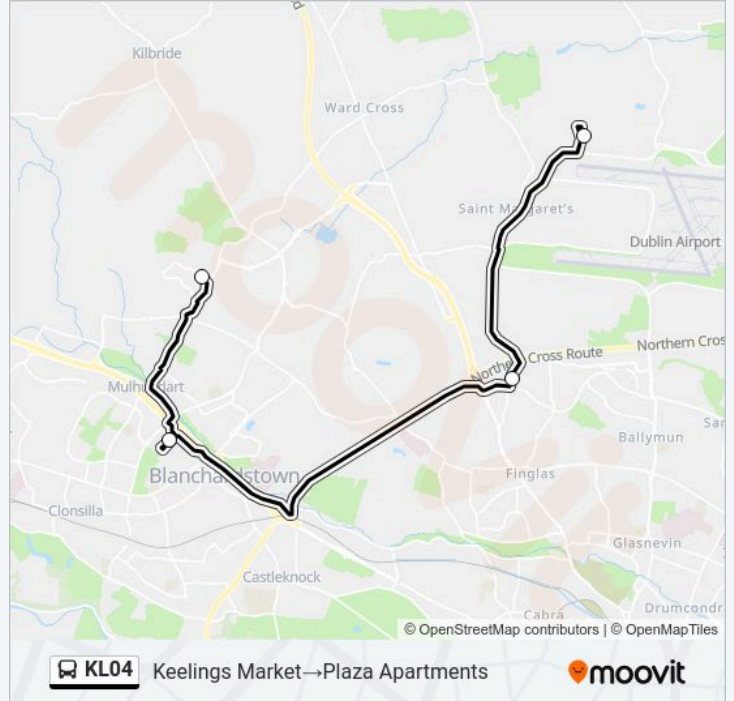

### Direction: Keelings Market→Plaza Apartments

4 stops

[VIEW LINE SCHEDULE](#)

Keelings Market

Lanesborough Park

Blanchardstown Sc

Plaza Apartments

### KL04 bus Time Schedule

Keelings Market→Plaza Apartments Route  
Timetable:

Sunday	Not Operational
Monday	16:15
Tuesday	16:15
Wednesday	16:15
Thursday	16:15
Friday	16:15
Saturday	16:15

### KL04 bus Info

**Direction:** Keelings Market→Plaza Apartments

**Stops:** 4

**Trip Duration:** 55 min

**Line Summary:**

**Direction: Plaza Apartments→Keelings Market**

4 stops

[VIEW LINE SCHEDULE](#)

Plaza Apartments

Blanchardstown Sc

Lanesborough Park

Keelings Market

**KL04 bus Time Schedule**

Plaza Apartments→Keelings Market Route

Timetable:

Sunday	Not Operational
Monday	07:00
Tuesday	07:00
Wednesday	07:00
Thursday	07:00
Friday	07:00
Saturday	07:00