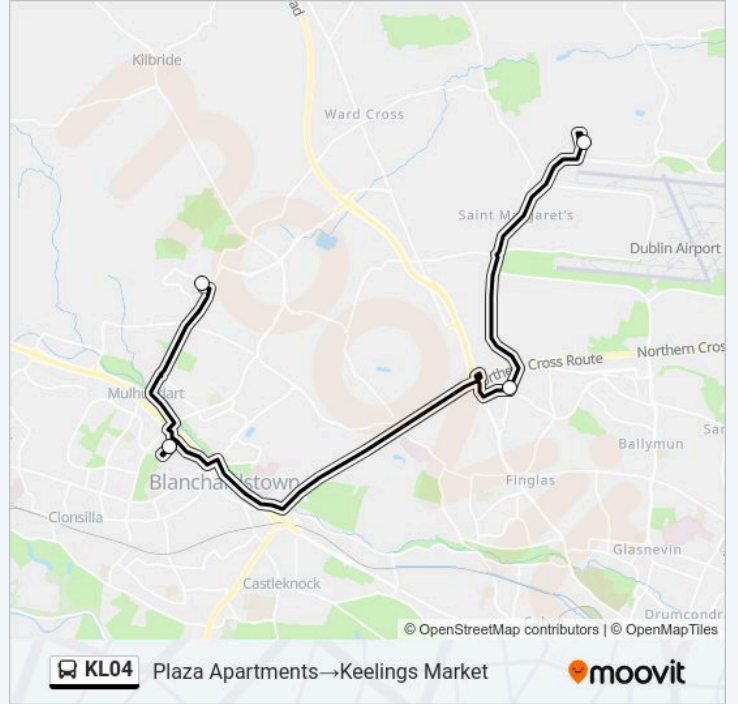

### Direction: Keelings Market→Plaza Apartments

4 stops

[VIEW LINE SCHEDULE](#)

Keelings Market

Lanesborough Park

Blanchardstown Sc

Plaza Apartments

### KL04 bus Info

**Direction:** Keelings Market→Plaza Apartments

**Stops:** 4

**Trip Duration:** 55 min

**Line Summary:**

**Direction: Plaza Apartments→Keelings Market**

4 stops

[VIEW LINE SCHEDULE](#)

Plaza Apartments

Blanchardstown Sc

Lanesborough Park

Keelings Market

**KL04 bus Time Schedule**

Plaza Apartments→Keelings Market Route

Timetable:

Sunday	Not Operational
Monday	07:00
Tuesday	07:00
Wednesday	07:00
Thursday	07:00
Friday	07:00
Saturday	07:00

**KL04 bus Info**

**Direction:** Plaza Apartments→Keelings Market

**Stops:** 4

**Trip Duration:** 55 min

**Line Summary:**

KL04 bus time schedules and route maps are available in an offline PDF at [moovitapp.com](https://moovitapp.com). Use the Moovit App to see live bus times, train schedule or subway schedule, and step-by-step directions for all public transit in Ireland.