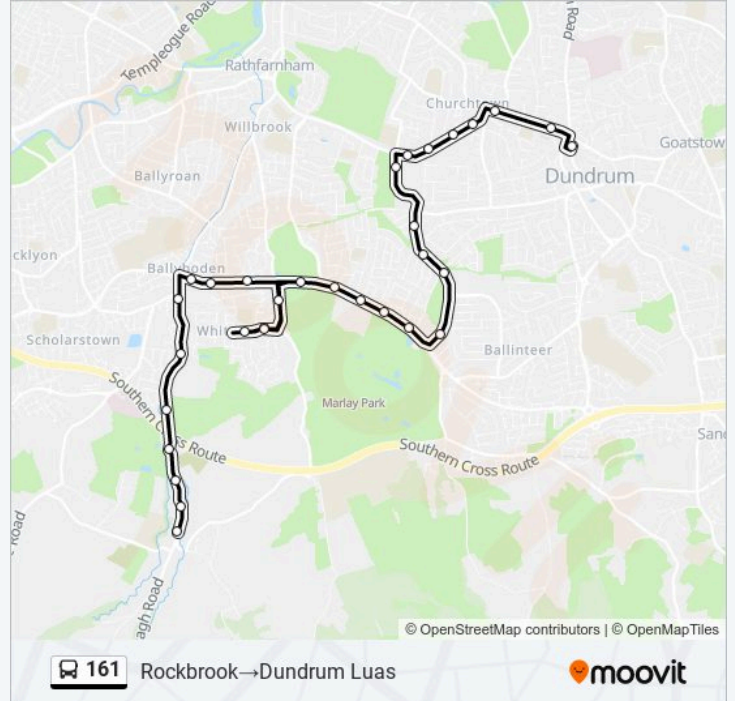

Grange Road

Heather Lawn

Llewellyn Park

Llewellyn Close

Marley Court

Nutgrove Sc

Nutgrove Retail Park

Whitebarn Road

Good Shepherd CH

Camberly Oaks

Churchtown Road

The Oaks

Dundrum Luas

161 bus time schedules and route maps are available in an offline PDF at moovitapp.com. Use the Moovit App to see live bus times, train schedule or subway schedule, and step-by-step directions for all public transit in Ireland.

© 2024 Moovit - All Rights Reserved