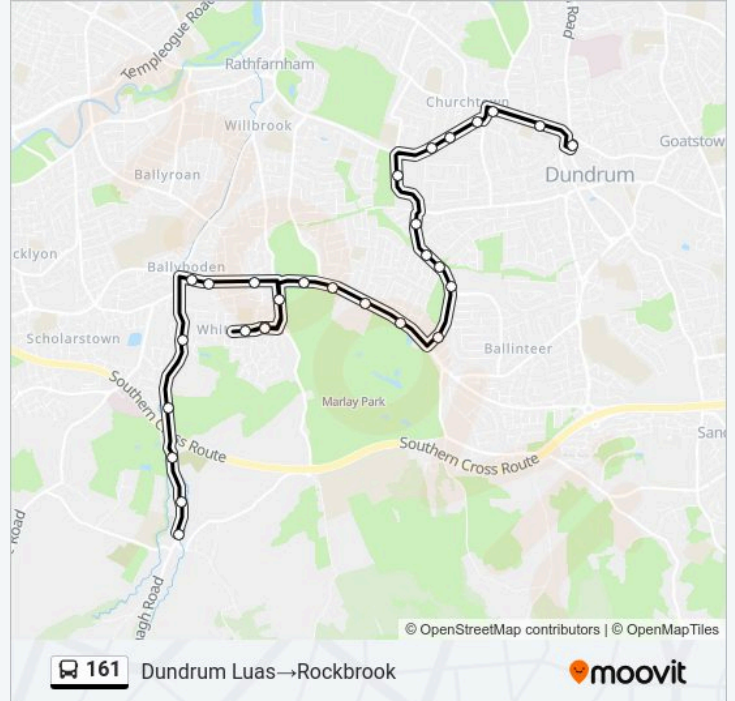

Direction: Dundrum Luas→Rockbrook

28 stops

[VIEW LINE SCHEDULE](#)

- Dundrum Luas
- Notre Dame School
- Beaumont Avenue
- Nutgrove Avenue
- Good Shepherd CH
- Whitebarn Road
- Nutgrove Sc
- Marley Court
- Dargle View
- Llewellyn Park
- Broadford Road
- Heather Lawn
- Marley Park
- Three Rock Rovers
- Eden Avenue
- Grange Golf Club
- Whitechurch Green
- Whitechurch Way
- Glenmore Park
- Whitechurch Road
- Pearse Brothers Park

161 bus Info

Direction: Dundrum Luas→Rockbrook

Stops: 28

Trip Duration: 26 min

Line Summary:

Moyville Lawns

Ballyboden Crescent

Edmondstown Road

Edmondstown Golf

Kilmashogue Cemetery

The Merry Ploughboy

Rockbrook

Direction: Rockbrook→Dundrum Luas

31 stops

[VIEW LINE SCHEDULE](#)

Rockbrook