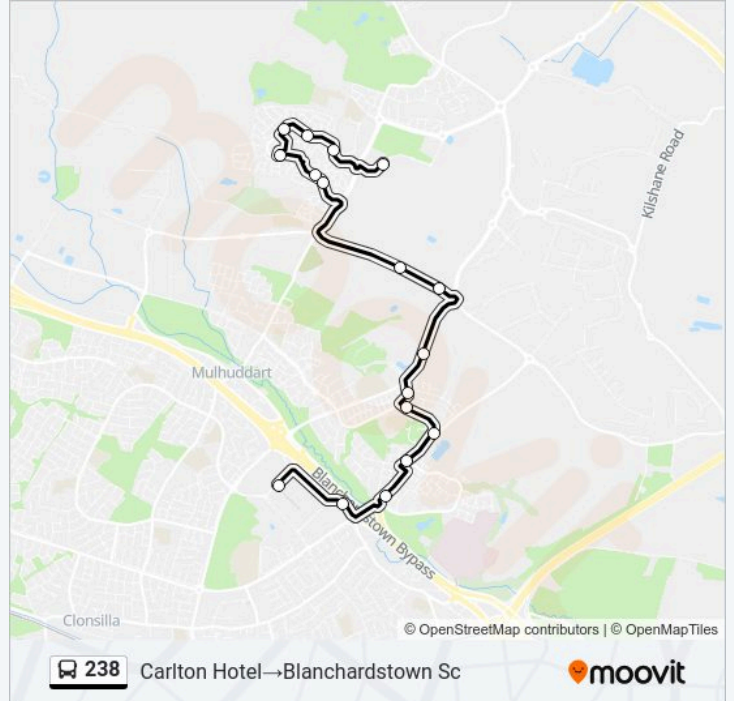

- Carlton Hotel
- Belgree Boulevard
- Mount Eustace
- Mount Garrett
- Rathmore Crescent
- Bealing Walk
- Ballentree Avenue
- Alexion
- Corporate Park
- Blanchardstown Rd N
- Blackcourt Road
- Corduff
- Aquatic Centre
- Corduff Crescent
- Waterville Row
- Westend Office Park
- Blanchardstown Sc

238 bus Time Schedule

Carlton Hotel → Blanchardstown Sc Route Timetable:

Sunday	18:08
Monday	19:07
Tuesday	19:07
Wednesday	19:07
Thursday	19:07
Friday	19:07
Saturday	18:07

238 bus Info

Direction: Carlton Hotel → Blanchardstown Sc

Stops: 17

Trip Duration: 19 min

Line Summary:

Direction: Carlton Hotel → Parslickstown Ave

22 stops

[VIEW LINE SCHEDULE](#)

- Carlton Hotel
- Belgree Boulevard
- Mount Eustace
- Mount Garrett
- Rathmore Crescent
- Bealing Walk
- Ballentree Avenue
- Alexion
- Corporate Park
- Blanchardstown Rd N
- Blackcourt Road
- Corduff
- Aquatic Centre
- Corduff Crescent
- Waterville Row
- Westend Office Park
- Blanchardstown Sc
- Whitestown Grove

238 bus Info

Direction: Carlton Hotel → Parslickstown Ave

Stops: 22

Trip Duration: 30 min

Line Summary:

Saddlers Avenue

Church Road

Lady's Well Road