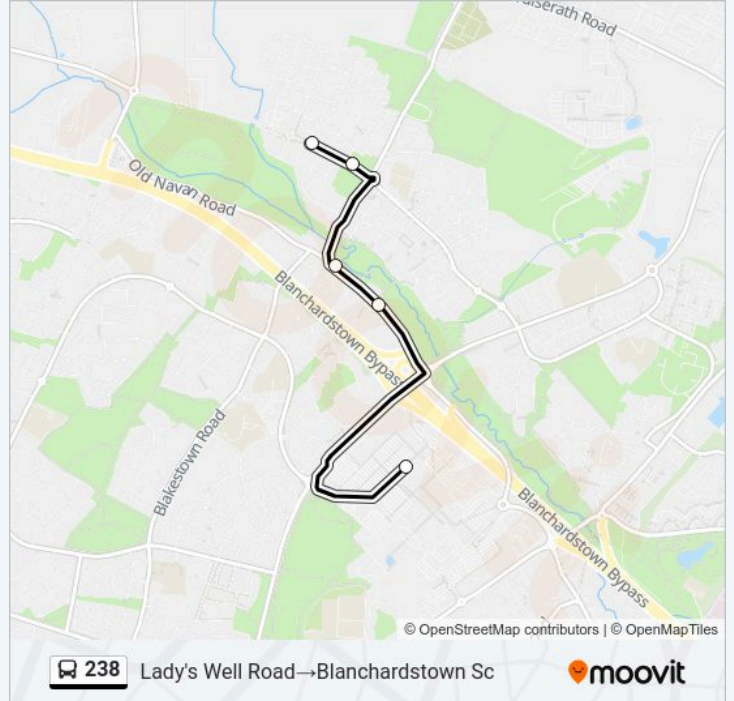

Blanchardstown Sc

238 bus Time Schedule

Lady's Well Road → Blanchardstown Sc Route

Timetable:

Sunday	Not Operational
Monday	19:08
Tuesday	19:08
Wednesday	19:08
Thursday	19:08
Friday	19:08
Saturday	Not Operational

238 bus Info

Direction: Lady's Well Road → Blanchardstown Sc

Stops: 5

Trip Duration: 8 min

Line Summary:

Direction: Lady's Well Road → Carlton Hotel

24 stops

[VIEW LINE SCHEDULE](#)