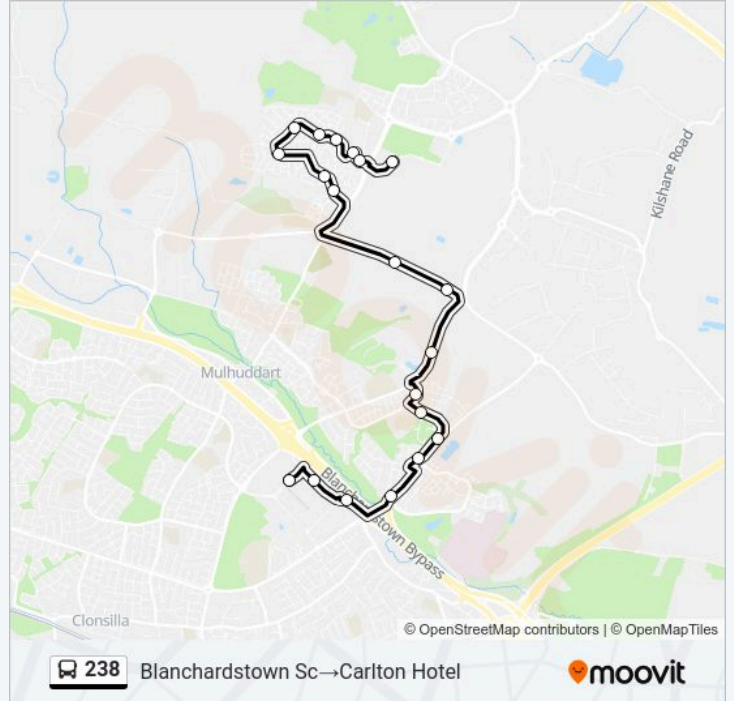

Direction: Blanchardstown Sc→Carlton Hotel

20 stops

[VIEW LINE SCHEDULE](#)

- Blanchardstown Sc
- Retail Park
- Westend Office Park
- Waterville Row
- Corduff Crescent
- Aquatic Centre
- Corduff
- Corduff Grove
- Blanchardstown Rd N
- Corporate Park
- Alexion
- Ballentree Avenue
- Bealing Walk
- Cruise Park
- Mount Garrett
- Mount Eustace
- Bellgree Avenue
- Plaza Apartments
- Tyrrelstown
- Carlton Hotel

238 bus Time Schedule

Blanchardstown Sc→Carlton Hotel Route Timetable:

Sunday	09:12 - 17:45
Monday	18:45 - 23:32
Tuesday	18:45 - 23:32
Wednesday	18:45 - 23:32
Thursday	18:45 - 23:32
Friday	18:45 - 23:32
Saturday	17:45 - 23:32

238 bus Info

Direction: Blanchardstown Sc→Carlton Hotel

Stops: 20

Trip Duration: 14 min

Line Summary:

Direction: Blanchardstown Sc → Parslickstown Ave

6 stops

[VIEW LINE SCHEDULE](#)

238 bus Info

Direction: Blanchardstown Sc → Parslickstown Ave

Stops: 6

Trip Duration: 6 min

Line Summary:

Direction: Carlton Hotel → Blanchardstown Sc

17 stops

[VIEW LINE SCHEDULE](#)