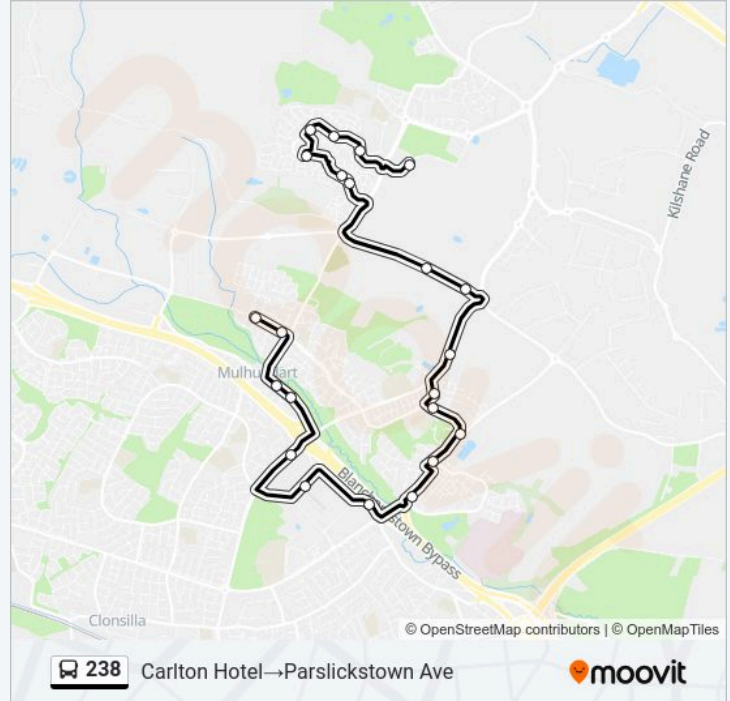

Stops: 17

Trip Duration: 19 min

Line Summary:

Direction: Carlton Hotel → Parslickstown Ave

22 stops

[VIEW LINE SCHEDULE](#)

- Carlton Hotel
- Belgree Boulevard
- Mount Eustace
- Mount Garrett
- Rathmore Crescent
- Bealing Walk
- Ballentree Avenue
- Alexion
- Corporate Park
- Blanchardstown Rd N
- Blackcourt Road
- Corduff
- Aquatic Centre
- Corduff Crescent
- Waterville Row
- Westend Office Park
- Blanchardstown Sc
- Whitestown Grove

238 bus Info

Direction: Carlton Hotel → Parslickstown Ave

Stops: 22

Trip Duration: 30 min

Line Summary:

Saddlers Avenue

Church Road

Lady's Well Road

Parslickstown Ave

Direction: Lady's Well Road → Blanchardstown Sc

5 stops

[VIEW LINE SCHEDULE](#)

Lady's Well Road

Parslickstown Ave

Church Road

Coolmine Cottages

238 bus Info

Direction: Lady's Well Road → Blanchardstown Sc

Stops: 5

Trip Duration: 8 min

Line Summary:

Direction: Lady's Well Road → Carlton Hotel

24 stops

[VIEW LINE SCHEDULE](#)