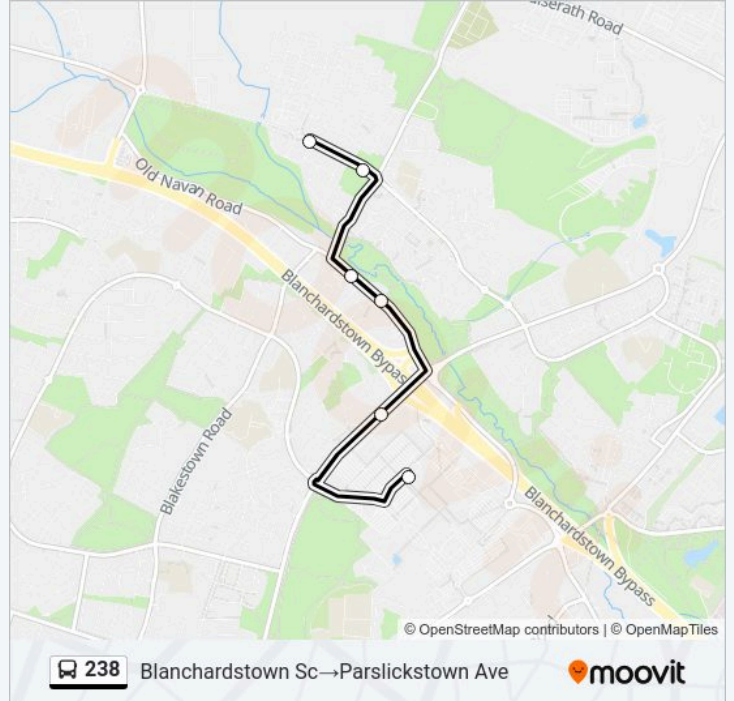

238 bus Info

Direction: Blanchardstown Sc→Carlton Hotel

Stops: 20

Trip Duration: 14 min

Line Summary:

Direction: Blanchardstown Sc → Parslickstown Ave

6 stops

[VIEW LINE SCHEDULE](#)

- Blanchardstown Sc
- Whitestown Grove
- Saddlers Avenue
- Church Road
- Lady's Well Road
- Parslickstown Ave

238 bus Time Schedule

Blanchardstown Sc → Parslickstown Ave Route

Timetable:

Sunday	Not Operational
Monday	19:20
Tuesday	19:20
Wednesday	19:20
Thursday	19:20
Friday	19:20
Saturday	Not Operational

238 bus Info

Direction: Blanchardstown Sc → Parslickstown Ave

Stops: 6

Trip Duration: 6 min

Line Summary:

Direction: Carlton Hotel → Blanchardstown Sc

17 stops

[VIEW LINE SCHEDULE](#)

238 bus Time Schedule

Lady's Well Road → Carlton Hotel Route Timetable:

Sunday	10:03 - 22:33
Monday	07:58 - 22:33
Tuesday	07:58 - 22:33
Wednesday	07:58 - 22:33
Thursday	07:58 - 22:33
Friday	07:58 - 22:33
Saturday	08:03 - 22:33