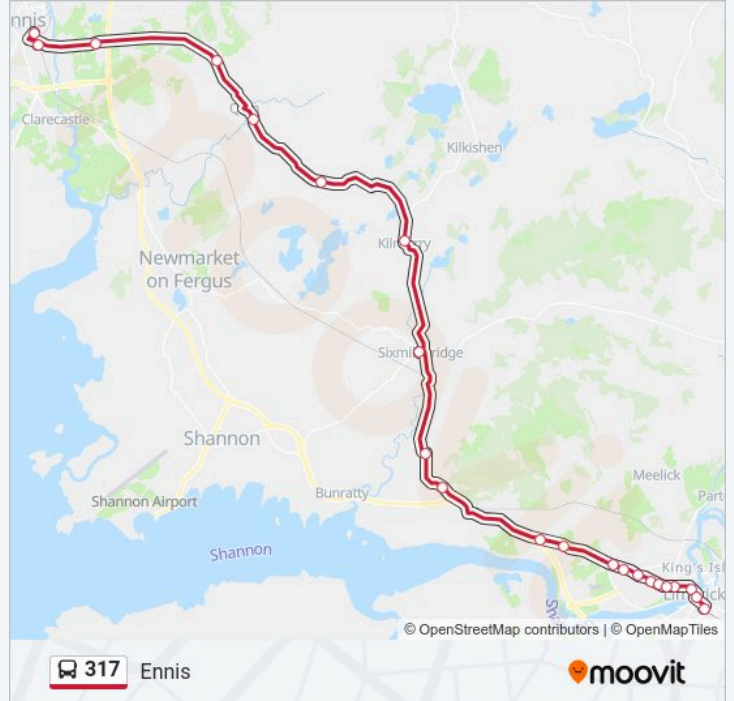

Direction: Ennis

Stops: 22

Trip Duration: 62 min

Line Summary:

Ennis Station

Direction: Limerick Bus Station

21 stops

[VIEW LINE SCHEDULE](#)

317 bus Info

Direction: Limerick Bus Station

Stops: 21

Trip Duration: 74 min

Line Summary:

Union Cross

William Street

Limerick Bus Station