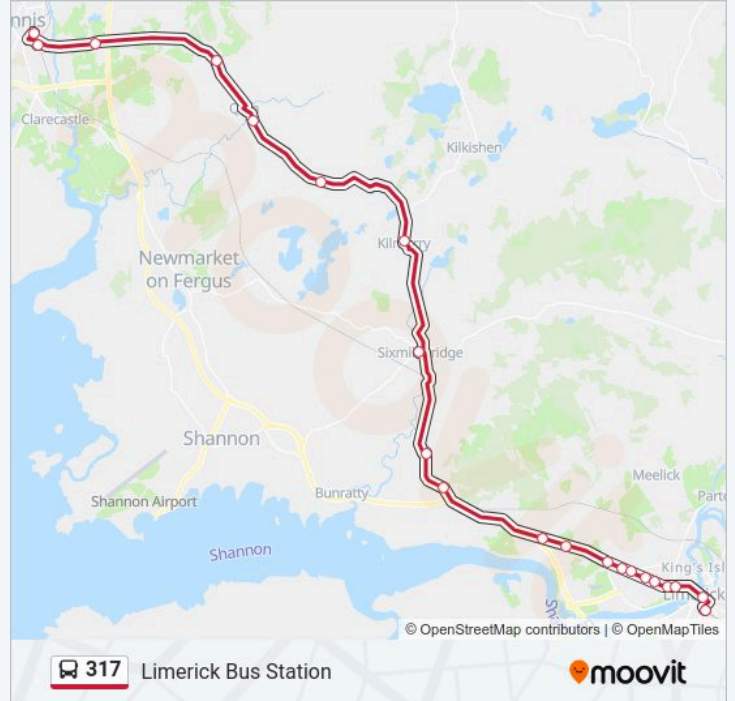

Direction: Ennis

22 stops

[VIEW LINE SCHEDULE](#)

Limerick (Bus Station)

Henry St

Ennis Road

Union Cross

JFK School

Direction: Ennis

Stops: 22

Trip Duration: 62 min

Line Summary:

Ennis Station

Direction: Limerick Bus Station

21 stops

[VIEW LINE SCHEDULE](#)

317 bus Time Schedule

Limerick Bus Station Route Timetable:

Sunday	07:20 - 17:15
Monday	07:20 - 19:15
Tuesday	07:20 - 19:15
Wednesday	07:20 - 19:15
Thursday	07:20 - 19:15
Friday	07:20 - 19:15
Saturday	07:20 - 17:15

317 bus Info

Direction: Limerick Bus Station

Stops: 21

Trip Duration: 74 min

Line Summary:

Union Cross

William Street

Limerick Bus Station