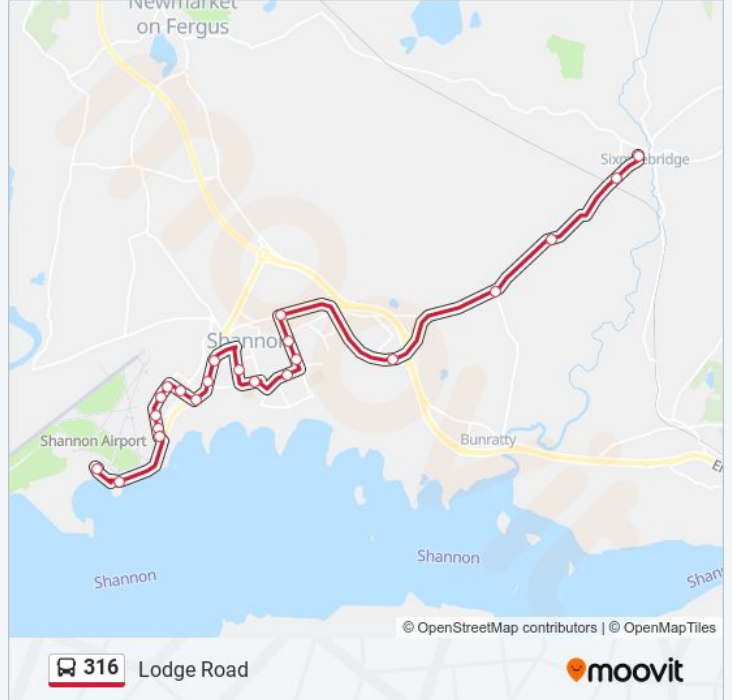

316 bus Info

Direction: Lodge Road

Stops: 22

Trip Duration: 30 min

Line Summary:

Lodge Road (Sixmilebridge)

Direction: Shannon

10 stops

[VIEW LINE SCHEDULE](#)

- Lodge Road (Sixmilebridge)
- Sixmilebridge Rail Station
- Cappagh
- Ministers Cross
- Hurlers Cross
- Smthstown Road (Northbound)
- Aidan Park
- John & Paul Church
- Cronan Gardens
- Shannon Town Hall