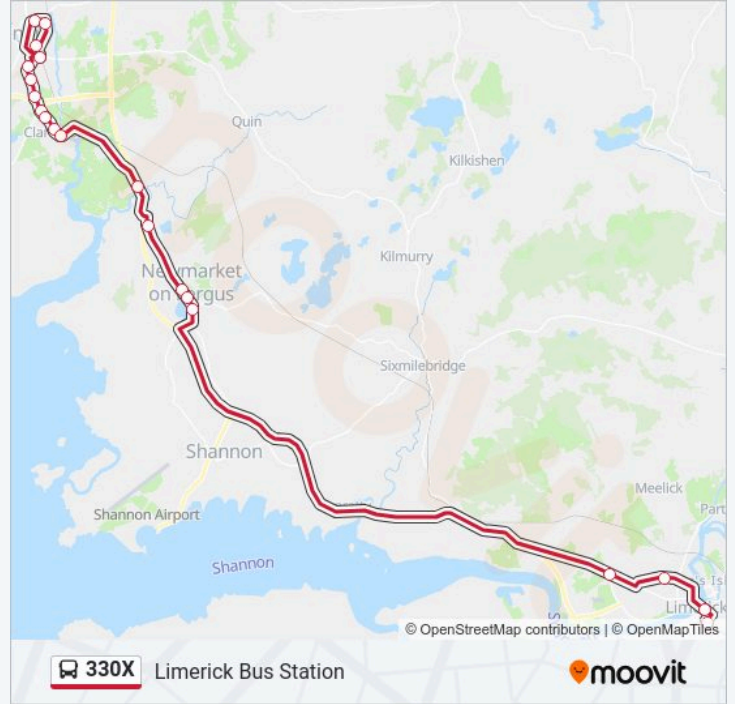

Trip Duration: 61 min

Line Summary:

Direction: Limerick Bus Station

20 stops

[VIEW LINE SCHEDULE](#)

- Ennis Station
- Castle Lawn
- Lifford Road
- Friar's Walk
- Clon Road
- West County Hotel
- Limerick Road
- Clareabbey
- St Joseph's Terrace
- Madden's Terrace
- Clarecastle
- Manusmore Cross
- Latoon Cross
- Ministers Cross
- Newmarket-On-Fergus
- Boheraroan
- Coonagh Roundabout
- Limerick It

330X bus Time Schedule

Limerick Bus Station Route Timetable:

Sunday	Not Operational
Monday	07:00
Tuesday	07:00
Wednesday	07:00
Thursday	07:00
Friday	07:00
Saturday	Not Operational

330X bus Info

Direction: Limerick Bus Station

Stops: 20

Trip Duration: 60 min

Line Summary:

William Street

Limerick Bus Station

330X bus time schedules and route maps are available in an offline PDF at moovitapp.com. Use the Moovit App to see live bus times, train schedule or subway schedule, and step-by-step directions for all public transit in Ireland.