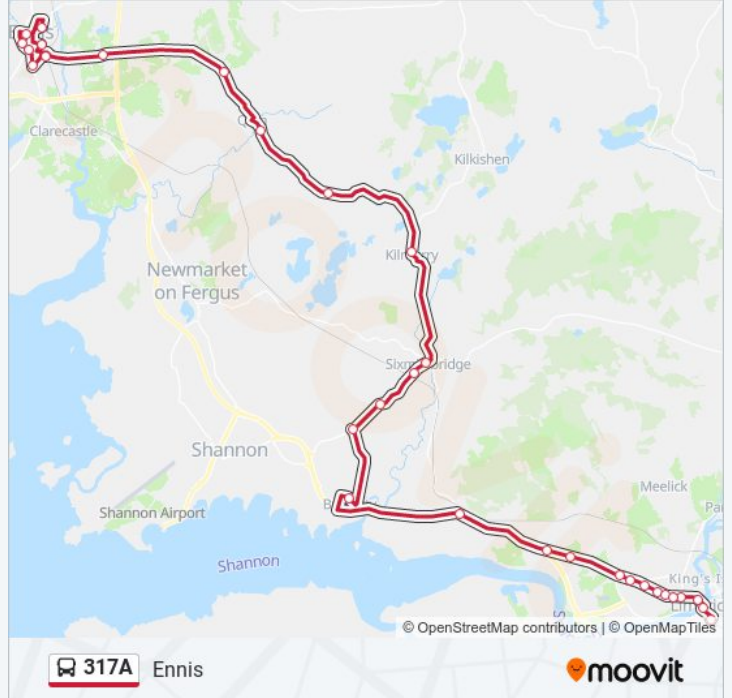

Trip Duration: 87 min

Line Summary:

- Culligans Cross
- Clare Road
- Carmody Street
- Parnell St Junction
- Harmony Row
- New Road
- Friar's Walk
- Ennis Station

Direction: Limerick Bus Station

29 stops

[VIEW LINE SCHEDULE](#)

Stops: 29

Trip Duration: 97 min

Line Summary:

Radisson Hotel

Two Mile Inn

Coonagh Roundabout (Eastbound)

Caherdavin Lawn

Melvin Grove