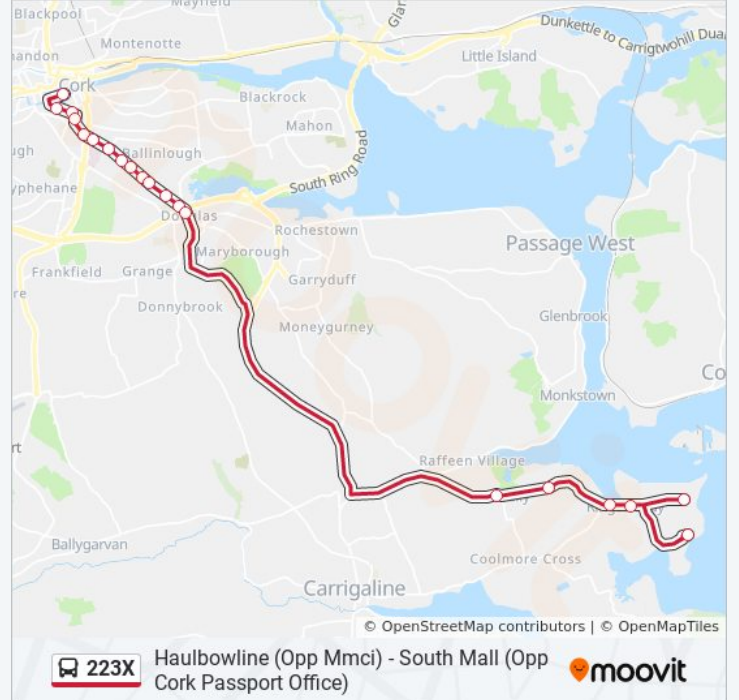

223X bus Info

Direction: South Mall

Stops: 20

Trip Duration: 34 min

Line Summary:

Georges Quay

South Mall

223X bus time schedules and route maps are available in an offline PDF at moovitapp.com. Use the [Moovit App](#) to see live bus times, train schedule or subway schedule, and step-by-step directions for all public transit in Ireland.