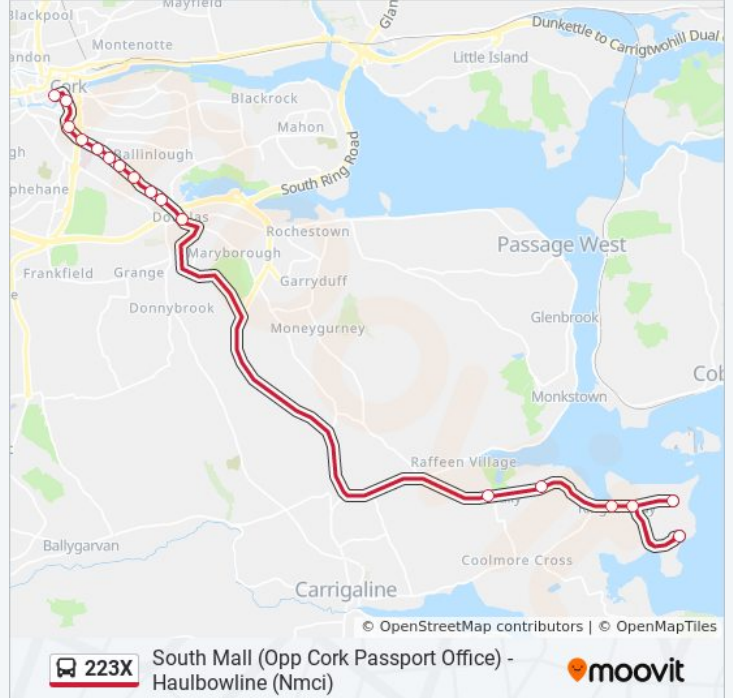

223X bus Info

Direction: Haulbowline (Nmci)

Stops: 17

Trip Duration: 34 min

Line Summary:

Direction: South Mall

20 stops

[VIEW LINE SCHEDULE](#)

223X bus Info

Direction: South Mall

Stops: 20

Trip Duration: 34 min

Line Summary:

Georges Quay

South Mall

223X bus time schedules and route maps are available in an offline PDF at moovitapp.com. Use the [Moovit App](#) to see live bus times, train schedule or subway schedule, and step-by-step directions for all public transit in Ireland.