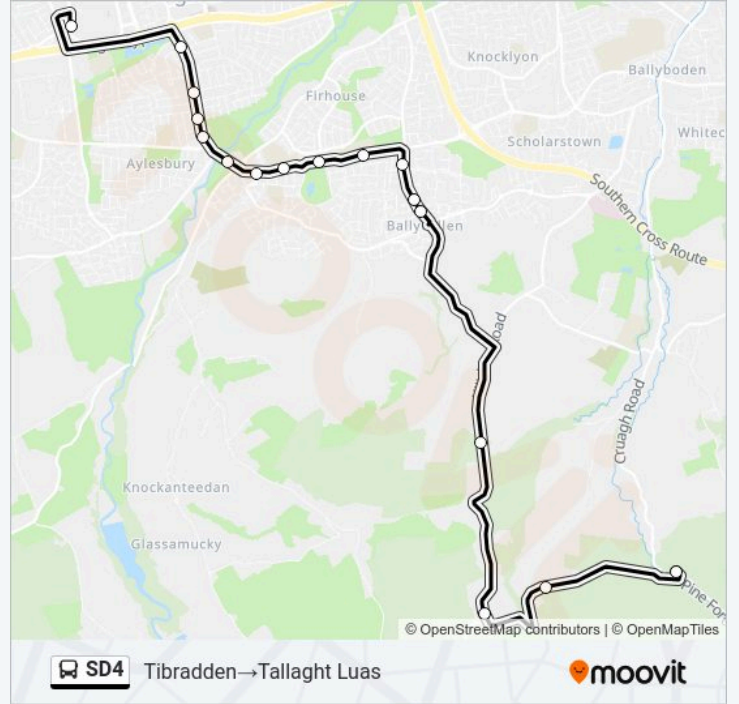

### SD4 bus Info

**Direction:** Tallaght Luas→Tibradden

**Stops:** 16

**Trip Duration:** 20 min

**Line Summary:**

**Direction: Tibbradden→Tallaght Luas**

17 stops

[VIEW LINE SCHEDULE](#)

**SD4 bus Time Schedule**

Tibradden→Tallaght Luas Route Timetable:

Sunday	Not Operational
Monday	Not Operational
Tuesday	Not Operational
Wednesday	Not Operational
Thursday	Not Operational
Friday	Not Operational
Saturday	08:30 - 16:45

**SD4 bus Info**

**Direction:** Tibbradden→Tallaght Luas

**Stops:** 17

**Trip Duration:** 20 min

**Line Summary:**

SD4 bus time schedules and route maps are available in an offline PDF at [moovitapp.com](https://moovitapp.com). Use the Moovit App to see live bus times, train schedule or subway schedule, and step-by-step directions for all public transit in Ireland.