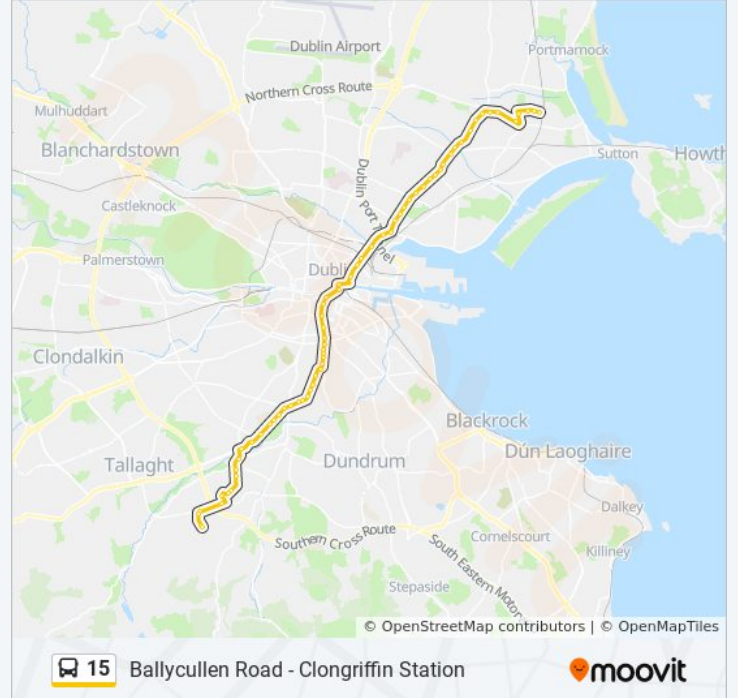

Marino Crescent Park

Fairview

North Strand Fire Station

Newcomen Bridge

Amiens Street

Connolly

Eden Quay

Hawkin's Street

Dame Street

Dublin City South, South Great George's Street

Redmond's Hill

Camden Street Lower

South Richmond Street

Rathmines Road Lower

St Mary's College

Military Road

Rathmines

Swan Centre

Rathmines Garda Station

Rathgar Place

Frankfort Avenue

Auburn Villas

Rathgar Village

Terenure Road East

Brighton Road

St Joseph's Bns

Templeogue Road

Rathdown Park

Lakelands Park

Terenure College

Bushy Park House

Riverside Cottages

Templeogue Bridge