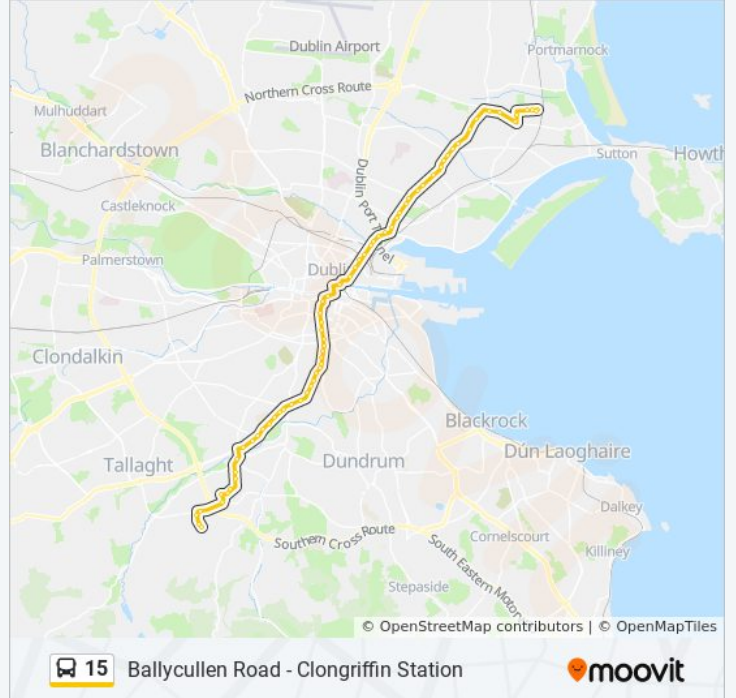

Clongriffin - Ballycullen Road

[Get The App](#)

The 15 bus line (Clongriffin - Ballycullen Road) has 2 routes. For regular weekdays, their operation hours are:
(1) Ballycullen Road: 12:00 AM - 11:45 PM (2) Clongriffin: 12:00 AM - 11:45 PM
Use the Moovit App to find the closest 15 bus station near you and find out when is the next 15 bus arriving.

Newcomen Bridge

Amiens Street

Connolly

Eden Quay

Hawkin's Street

Dame Street

Dublin City South, South Great George's Street

Redmond's Hill

15 bus Info

Direction: Clongriffin

Stops: 66

Trip Duration: 85 min

Line Summary:

Terenure Library
Terenure Road East
Brighton Road
Winton Avenue
Garville Avenue
Spire View Lane
Rathmines Park
Rathmines Garda Station
Swan Centre
Rathmines
St Mary's College
Grove Park
South Richmond Street
Grantham Street
Pleasants Street
Aungier Street
Exchequer Street
Dame Street
Eden Quay
Outside Connolly Station
Portland Row
North Strand Road
North Strand Fire Station
Fairview
Marino College
Malahide Road
Mount Temple School
Nazareth House
Donnycarney Road
Donnycarney Church
Elm Mount Road
Killester Avenue
Mornington Grove

Mask Avenue

Coolock Village

Coolock Village

Brookville Crescent

Newtown Cottages

Newtown Road

Belcamp Lane

Temple View Rise