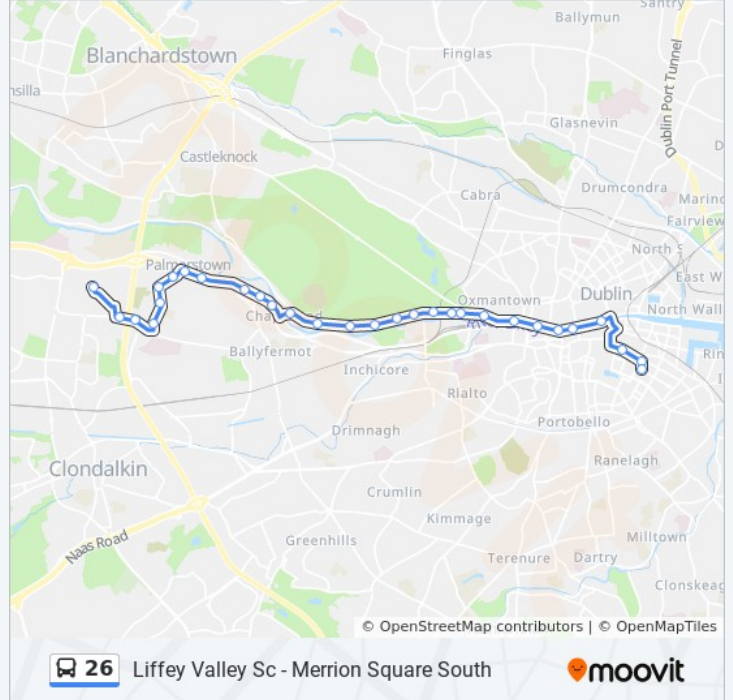

Pearse Street Garda Station

Westmoreland Street

Temple Bar, Wellington Quay

Merchant's Quay

Usher's Quay

Parkgate Street

Phoenix Park Gate

Conyngham Road

### 26 bus Info

**Direction:** Liffey Valley

**Stops:** 34

**Trip Duration:** 45 min

**Line Summary:**

- Kylemore Road
- Palmerstown Drive
- The Oval
- Kennelsfort Road
- Lucan Road
- Palmerstown Avenue
- Oakcourt Avenue
- Palmerstown Crescent
- Coldcut Road
- Liffey Valley Retail Park
- Liffey Valley West
- Liffey Valley Sc

**Direction: Merrion Square**

32 stops

[VIEW LINE SCHEDULE](#)

- Liffey Valley Sc
- Liffey Valley West
- Liffey Valley Retail Park
- Sports Club
- Cloverhill Road
- Kennelsfort Road
- Kennelsfort Green
- Woodfarm
- Palmerstown Avenue
- Kennelsfort Road
- The Oval
- Glenaulin
- Belgrove Park
- Laurence Brook
- Chapelizod
- St Mary's Hospital
- Military Road

**26 bus Info**

**Direction:** Merrion Square

**Stops:** 32

**Trip Duration:** 47 min

**Line Summary:**

[26 bus Line Map](#)

Garda Boat Club

Salmon Pool