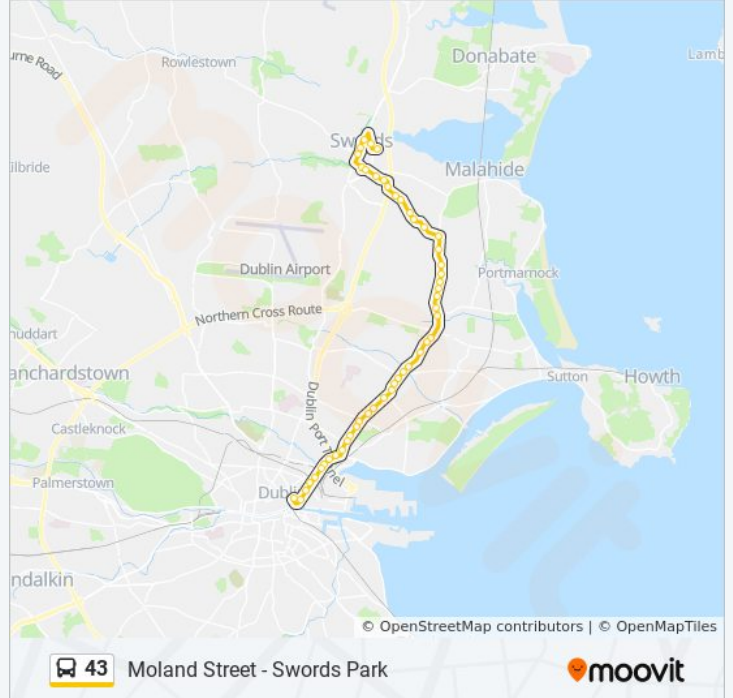

43 bus Info

Direction: Swords Bus.Pk

Stops: 47

Trip Duration: 52 min

Line Summary:

- Clare Hall
- Balgriffin Cottages
- Fingal Cemetery
- St Doulagh's Church
- St Doolagh's Park
- Posey Row
- St Nicholas Ns
- Chapel Road
- Copperbush
- Feltrim Road
- Streamstown
- Roadstone Retail
- Kettles Lane
- Mount Drinan
- Dineen School
- Feltrim Business Pk
- Feltrim Retail Park
- Drynam Court
- Malahide Road
- Swords Pavilions Sc
- Fingal Co Co
- Swords Castle
- North Street
- Seatown Road
- Swords Park

Direction: Talbot Street

47 stops

[VIEW LINE SCHEDULE](#)

- Swords Park
- Seatown Villas
- Seatown Villas
- Carnegie Court

43 bus Time Schedule

Talbot Street Route Timetable:

Sunday	8:20 AM - 11:30 PM
Monday	6:20 AM - 11:00 PM
Tuesday	6:20 AM - 11:00 PM
Wednesday	6:20 AM - 11:00 PM
Thursday	6:20 AM - 11:00 PM

Mayfield Park

Friday

6:20 AM - 11:00 PM

Saturday

6:00 AM - 11:00 PM

43 bus Info

Direction: Talbot Street

Stops: 47

Trip Duration: 53 min

Line Summary:

Donnycarney Church

Casino Park

Mount Temple School

Brian Road

Marino Crescent Park

Fairview