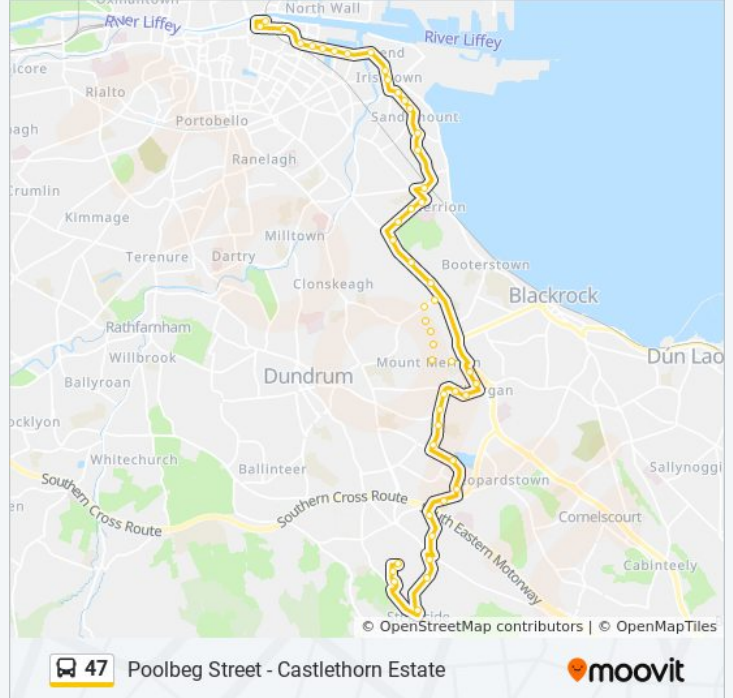

Direction: Belarmine

49 stops

[VIEW LINE SCHEDULE](#)

- Poolbeg Street
- Townsend Street
- Prince's Street South
- Pearse Station, Pearse Street
- Grand Canal Dock, Pearse Square
- Grand Canal Dock, Pearse Street
- Ringsend Road, Barrow Street
- Grand Canal Dock, Ringsend Bus Depot
- Ringsend
- Irishtown, Irishtown Road
- Tritonville Road
- Star Of the Sea
- Farney Park
- Sandymount
- Gilford Road
- Park Avenue
- Ailesbury Road
- Nutley Lane
- Nutley Lane (Saint Vincent'S Hospital)
- Rte
- Belfield Court
- Woodbine Road

47 bus Info

Direction: Belarmine

Stops: 49

Trip Duration: 56 min

Line Summary:

- Seafield Road
- Fosters Avenue
- North Avenue
- Mather Road North
- Greenfield Road
- Deer Park
- South Avenue
- The Rise
- Stillorgan College
- Stillorgan Sc
- Kilmacud Crokes Gaa
- Kilmacud Road Lower
- Kilmacud Park
- Kilmacud House
- Saint Raphaela'S Estate.
- Stillorgan Luas
- Sandyford Luas
- Blackthorn Avenue
- Clayton Hotel
- Murphystown Way
- Glencairn Luas
- Ballyogan Road
- Castle Lodge
- St Patrick's Park
- Belarmine Avenue
- Belarmine Drive
- Belarmine

Direction: Poolbeg St

50 stops

[VIEW LINE SCHEDULE](#)

Belarmine

Littlewood

47 bus Time Schedule

Poolbeg St Route Timetable:

Sunday	9:30 AM - 11:30 PM
Monday	6:30 AM - 11:30 PM
Tuesday	6:30 AM - 11:30 PM

Wednesday	6:30 AM - 11:30 PM
Thursday	6:30 AM - 11:30 PM
Friday	6:30 AM - 11:30 PM
Saturday	7:30 AM - 11:30 PM

47 bus Info

Direction: Poolbeg St

Stops: 50

Trip Duration: 52 min

Line Summary:

Gilford Road

Sandymount