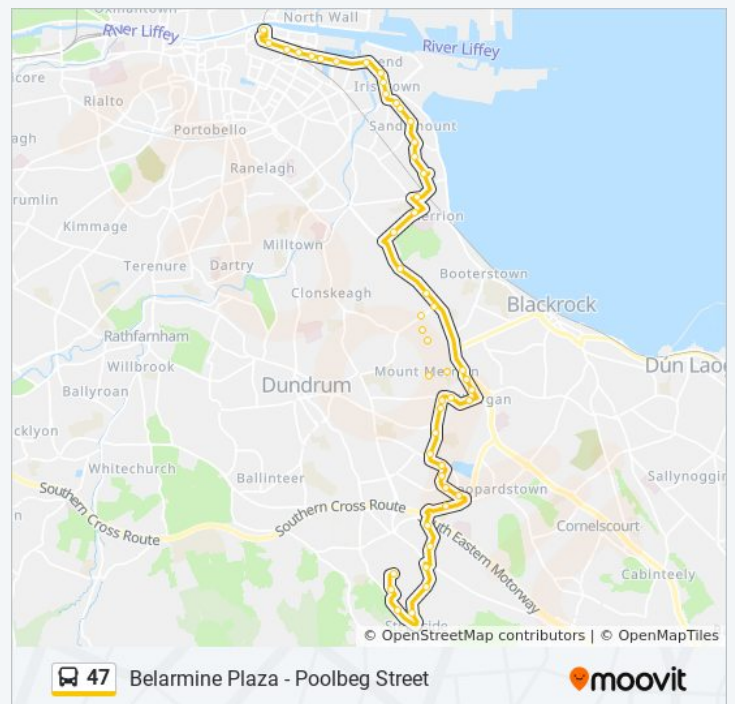

Direction: Belarmine

49 stops

[VIEW LINE SCHEDULE](#)

- Poolbeg Street
- Townsend Street
- Prince's Street South
- Pearse Station, Pearse Street
- Grand Canal Dock, Pearse Square
- Grand Canal Dock, Pearse Street
- Ringsend Road, Barrow Street
- Grand Canal Dock, Ringsend Bus Depot
- Ringsend
- Irishtown, Irishtown Road
- Tritonville Road
- Star Of the Sea
- Farney Park
- Sandymount
- Gilford Road
- Park Avenue
- Ailesbury Road
- Nutley Lane
- Nutley Lane (Saint Vincent'S Hospital)
- Rte
- Belfield Court
- Woodbine Road

Wednesday	6:30 AM - 11:30 PM
Thursday	6:30 AM - 11:30 PM
Friday	6:30 AM - 11:30 PM
Saturday	7:30 AM - 11:30 PM

47 bus Info

Direction: Poolbeg St

Stops: 50

Trip Duration: 52 min

Line Summary:

Gilford Road

Sandymount

Farney Park

Star Of the Sea

Tritonville Road

Irishtown Road

Bath Street

Ringsend

Ringsend Road

Grand Canal Quay

Grand Canal Dock, Saint Andrew's Resource
Centre

Erne Street

Pearse Station

Shaw Street

Poolbeg Street

47 bus time schedules and route maps are available in an offline PDF at moovitapp.com. Use the [Moovit App](#) to see live bus times, train schedule or subway schedule, and step-by-step directions for all public transit in Ireland.