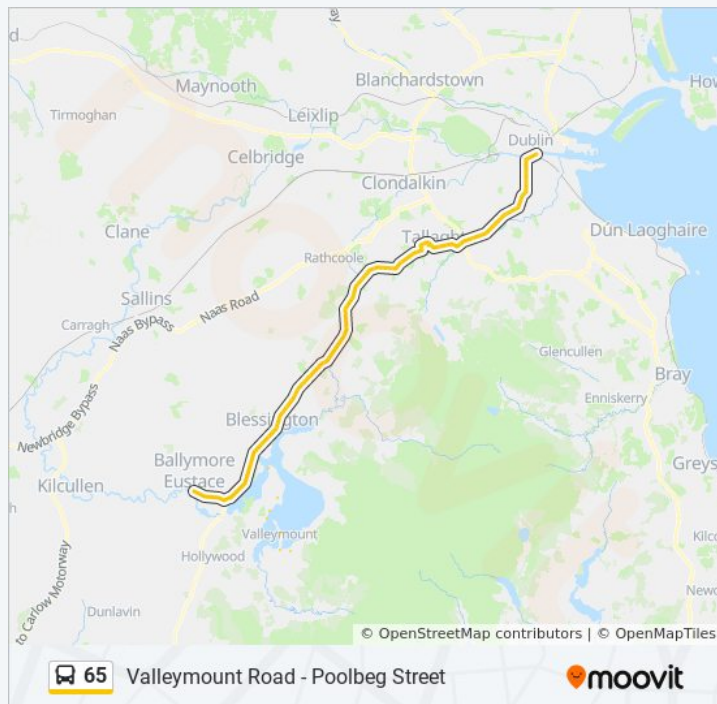

### 65 bus Info

**Direction:** Poolbeg St

**Stops:** 86

**Trip Duration:** 82 min

**Line Summary:**

Rosedale

Corbally Bridge

The Enbankment