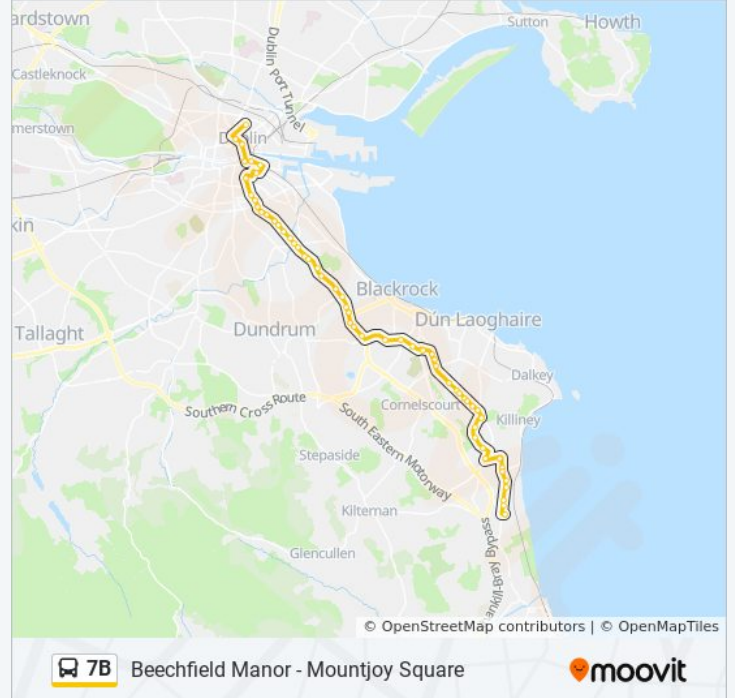

Use the Moovit App to find the closest 7B bus station near you and find out when is the next 7B bus arriving.

Direction: Mountjoy Square

58 stops

[VIEW LINE SCHEDULE](#)

- Beechfield Manor
- Rathsallagh
- Hazelwood
- Shanganagh Bridge
- Aran Avenue
- The Elms
- Sheelin Estate
- The Nurseries
- Ashlawn
- Ballybrack Sc
- Kilbogget Park
- Auburn Drive
- Church Road
- Churchview Road
- Killiney Sc
- Drumkeen Manor
- Granitefield
- Johnstown Road
- Garden Centre
- Somerton
- National Rehab Hospital
- Abbey Road

Donnybrook Garda Station

Donnybrook Village

Morehampton Road

Royal Hospital

Leeson Street Upper

Dartmouth Road

Grand Parade

Lower Leeson Street

Lower Leeson Street

Dawson Street

National Gallery

Science Gallery

Pearse Street Garda Station

Westmoreland Street

Rotunda, Dublin Bus Head Office

Parnell Square West

Mountjoy Square

Direction: Shankill

53 stops

[VIEW LINE SCHEDULE](#)

Mountjoy Square

The Spire Of Dublin

D'Olier Street

Nassau Street