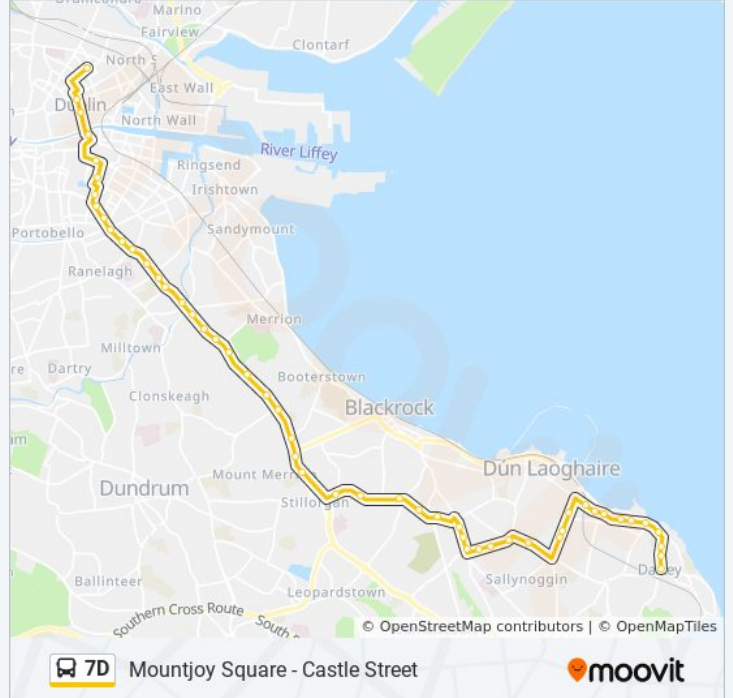

Dalkey

Get The App

The 7D bus line (Dalkey) has 2 routes. For regular weekdays, their operation hours are:

(1) Dalkey: 5:35 PM(2) Mountjoy Square: 7:15 AM

Use the Moovit App to find the closest 7D bus station near you and find out when is the next 7D bus arriving.

Direction: Dalkey

51 stops

[VIEW LINE SCHEDULE](#)

- Mountjoy Square
- O'Connell Street Upper
- The Spire Of Dublin
- D'Olier Street
- Nassau Street
- Kildare Street
- Stephen's Green East
- Leeson Street
- Lower Leeson Street
- Leeson Street Upper
- Sussex Road
- Leeson Village
- Bloomfield Avenue
- Donnybrook Village
- Victoria Avenue
- Old Wesley Rugby Football Club
- Donnybrook Church
- Teresian School
- Rte
- Belfield Court
- Woodbine Road
- Seafield Road

7D bus Time Schedule

Dalkey Route Timetable:

Sunday	Not Operational
Monday	5:35 PM
Tuesday	5:35 PM
Wednesday	5:35 PM
Thursday	5:35 PM
Friday	5:35 PM
Saturday	Not Operational

7D bus Info

Direction: Dalkey

Stops: 51

Trip Duration: 72 min

Line Summary:

- Radisson Hotel Stillorgan Road
- Boosterstown Avenue
- Stillorgan Road (Mount Merrion Ave)
- Priory Grove
- Stillorgan Grove
- Coppinger Wood
- Annaville Terrace
- Rowanbyrn
- Grange Grove
- Abbey Park
- Rory O'Connor Park
- Casement Villas
- Kill Avenue
- Iadt Dun Laoghaire
- Glenageary Road
- Park Pointe Sc
- Holmston Avenue
- Crosthwaite Park
- Corrig Road
- Sandycove Station
- St Joseph's Church
- Glasthule
- Sandycove Road
- Elton Park
- Breffni Road
- Ulverton Road
- South Winds
- Church Road
- Dalkey Village