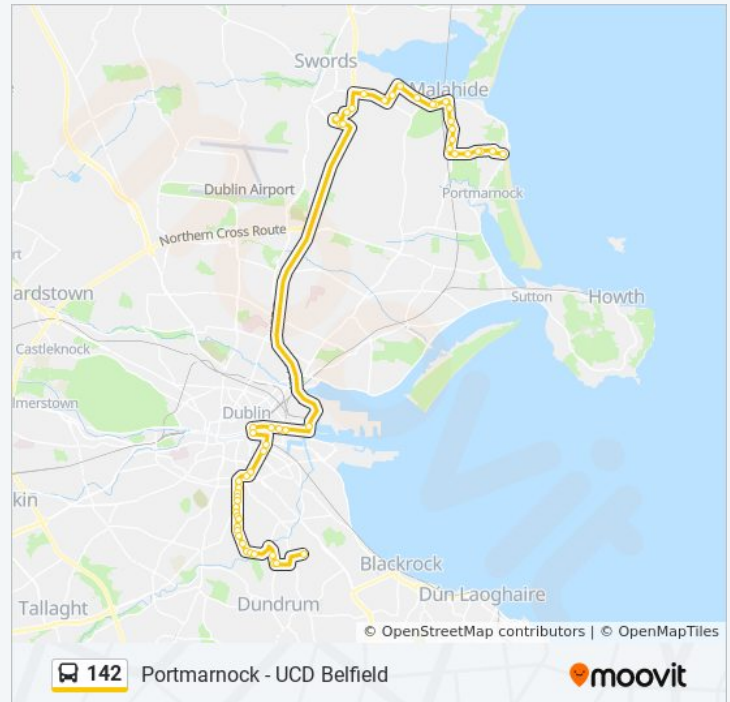

Use the Moovit App to find the closest 142 bus station near you and find out when is the next 142 bus arriving.

**Direction: Coast Road**

48 stops

[VIEW LINE SCHEDULE](#)

- Ucd Sports Centre
- Gledswood Drive
- Bird Avenue
- Millmount Terrace
- Luke's Crescent
- South Hill
- Dodder Walk
- Dartry Road
- Trinity Hall
- Rathmines Road Upper
- Rathmines Close
- Church Avenue
- Swan Centre
- Rathmines
- St Mary's College
- Grove Park
- South Richmond Street
- Grantham Street
- Pleasants Street
- Aungier Street
- Exchequer Street
- Dame Street

Pslc  
Malahide Golf Club  
Blackwood Lane  
The Hill Malahide  
Community School  
Seamount Road  
Hill Drive  
Church Street  
Malahide Station  
Cricket Club  
St Sylvesters School  
Yellow Walls Road  
Seabury Road  
Estuary Road  
Chamley Park  
Waterside  
Feltrim Business Pk  
Holywell View  
Holywell Wood  
Holywell Crescent  
Holywell Close  
The Point  
Convention Centre  
Guild Street  
Eden Quay  
Hawkin's Street  
Pearse Station  
Merrion Square West  
Earlsfort Terrace  
Adelaide Road  
South Richmond Street  
Rathmines Road Lower  
St Mary's College

### 142 bus Info

**Direction:** Ucd

**Stops:** 53

**Trip Duration:** 104 min

**Line Summary:**

Military Road

Rathmines

Swan Centre