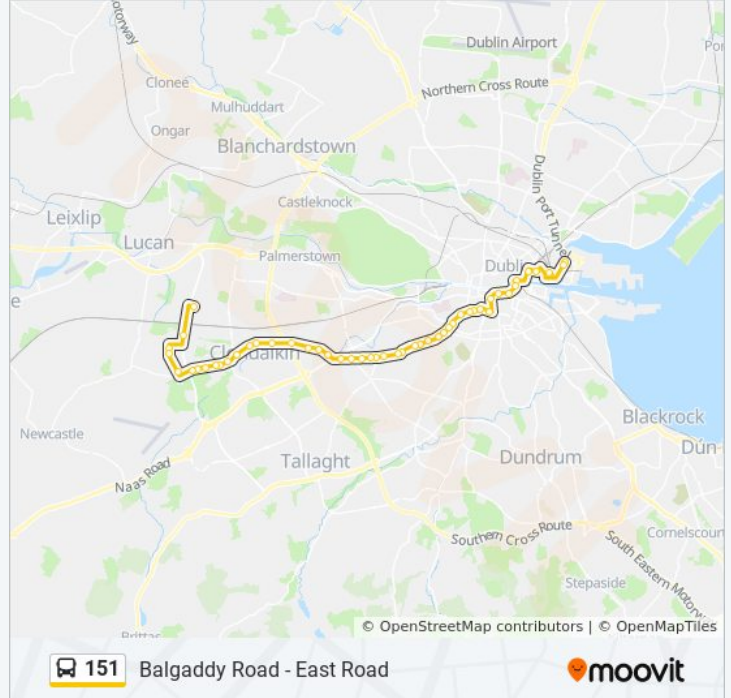

151 bus Info**Direction:** Docklands**Stops:** 51**Trip Duration:** 62 min**Line Summary:** [151 bus Line Map](#)

Walkinstown Parade

Drimnagh Castle

Slievebloom Road

St Mary's Road

Crumlin Hospital

Crumlin Road

Monday	11:30 PM
Tuesday	11:30 PM
Wednesday	11:30 PM
Thursday	11:30 PM
Friday	11:30 PM
Saturday	11:30 PM

151 bus Info

Direction: Eden Quay

Stops: 43

Trip Duration: 31 min

Line Summary:

 [151 bus Line Map](#)

Bachelors Walk

Eden Quay

Direction: Foxborough

49 stops

[VIEW LINE SCHEDULE](#)

Bargy Road

Caledon Road

Docklands, Outside Train Station

151 bus Info

Direction: Foxborough

Stops: 49

Trip Duration: 67 min

Line Summary:

Crumlin Sc
Guinness Rfc
Iveagh Gardens
Drimnagh Road
Crumlin Hospital
Balfe Road
Long Mile Road
Drimnagh Castle
Walkinstown Parade
Parkmore Estate
Robinhood Industrial Estate
Killeen Road
Knockmitten
Willow Road
Riverview Park
Woodford
Rosebank
Michael Collins Park
Dunawley
Alpine Heights
Lealand Drive
Mill Court Avenue
Westbourne
Rath Gael Estate
Castlegrange
Grange Castle
Grange Castle Park
Pfizer
Kishoge Road
Foxborough