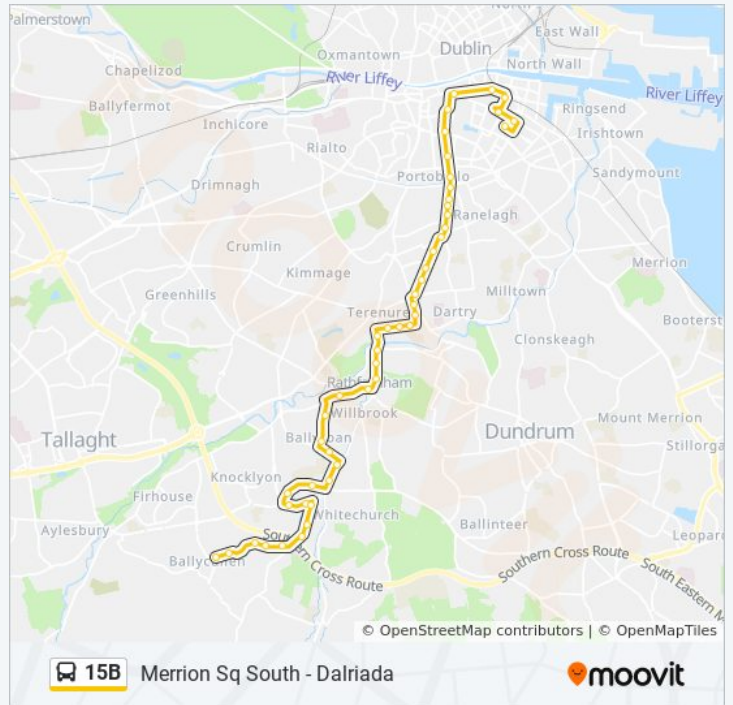

## Merrion Square South - Dalriada

[Get The App](#)

The 15B bus line (Merrion Square South - Dalriada) has 2 routes. For regular weekdays, their operation hours are:  
(1) Merrion Square: 6:00 AM - 11:20 PM (2) Stocking Ave: 6:20 AM - 11:20 PM  
Use the Moovit App to find the closest 15B bus station near you and find out when is the next 15B bus arriving.

**15B bus Info****Direction:** Merrion Square**Stops:** 46**Trip Duration:** 56 min**Line Summary:**

- Meadowbank
- Zion Road
- Orwell Mews
- Washerwomans Lane
- Winton Avenue
- Garville Avenue
- Spire View Lane
- Rathmines Park
- Rathmines Garda Station
- Swan Centre
- Rathmines
- St Mary's College
- Grove Park
- South Richmond Street
- Grantham Street
- Pleasants Street
- Aungier Street
- Exchequer Street
- Dame Street
- Townsend Street
- Prince's Street South
- Pearse Station
- Merrion Square West
- Merrion Square South

**Direction: Stocking Ave**

48 stops

[VIEW LINE SCHEDULE](#)

- Merrion Square South
- Holles Street
- Clare Street
- Pearse Station
- Shaw Street

**15B bus Time Schedule**

Stocking Ave Route Timetable:

Sunday	9:15 AM - 11:15 PM
Monday	6:20 AM - 11:20 PM
Tuesday	6:20 AM - 11:20 PM
Wednesday	6:20 AM - 11:20 PM
Thursday	6:20 AM - 11:20 PM
Friday	6:20 AM - 11:20 PM

Templeroan Estate

**15B bus Info**

**Direction:** Stocking Ave

**Stops:** 48

**Trip Duration:** 57 min

**Line Summary:**

Boden Park

Scholarstown Road