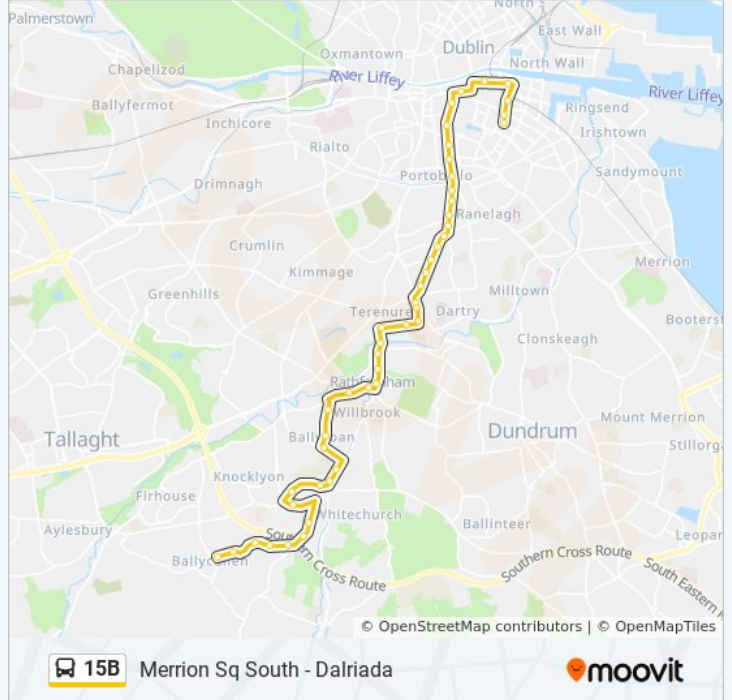

## Merrion Square South - Dalriada

[Get The App](#)

The 15B bus line (Merrion Square South - Dalriada) has 2 routes. For regular weekdays, their operation hours are:  
(1) Merrion Square: 6:00 AM - 11:20 PM (2) Stocking Ave: 6:20 AM - 11:20 PM  
Use the Moovit App to find the closest 15B bus station near you and find out when is the next 15B bus arriving.

**Direction: Merrion Square**

46 stops

[VIEW LINE SCHEDULE](#)

Dalriada  
Woodstown  
Stocking Wood  
Stocking Avenue  
Stocking Hill  
Airpark Avenue  
Prospect Estate  
Boden Park  
Templeroan Estate  
The Glen  
Ballyboden Road  
Hillside Park  
Ballyroan Road  
Rosemount Sc  
Marian Crescent  
Charleville Square  
Owendore Avenue  
Rathfarnham Road  
Crannagh Road  
Brookvale Road  
Dodder Bridge  
Bushy Park Road

**15B bus Info****Direction:** Merrion Square**Stops:** 46**Trip Duration:** 56 min**Line Summary:**

- Meadowbank
- Zion Road
- Orwell Mews
- Washerwomans Lane
- Winton Avenue
- Garville Avenue
- Spire View Lane
- Rathmines Park
- Rathmines Garda Station
- Swan Centre
- Rathmines
- St Mary's College
- Grove Park
- South Richmond Street
- Grantham Street
- Pleasants Street
- Aungier Street
- Exchequer Street
- Dame Street
- Townsend Street
- Prince's Street South
- Pearse Station
- Merrion Square West
- Merrion Square South

**Direction: Stocking Ave**

48 stops

[VIEW LINE SCHEDULE](#)

- Merrion Square South
- Holles Street
- Clare Street
- Pearse Station
- Shaw Street

**15B bus Time Schedule**

Stocking Ave Route Timetable:

Sunday	9:15 AM - 11:15 PM
Monday	6:20 AM - 11:20 PM
Tuesday	6:20 AM - 11:20 PM
Wednesday	6:20 AM - 11:20 PM
Thursday	6:20 AM - 11:20 PM
Friday	6:20 AM - 11:20 PM