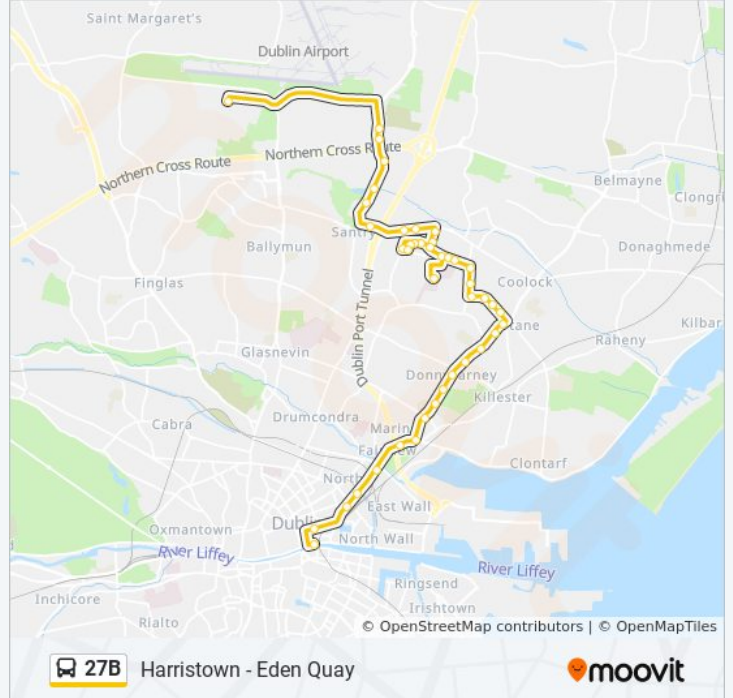

**27B bus Info**

**Direction:** Eden Quay

**Stops:** 42

**Trip Duration:** 49 min

**Line Summary:**

- Castletimon Park
- Kilbarron Road
- St Luke's Church
- Beaumont Hospital
- Cromcastle Green
- Cromcastle Avenue
- Kilmore Avenue
- St John Of Gods Ns
- Ardlea Road
- Maryfield Crescent
- Chanel Avenue
- Ardbeg Road
- Mornington Grove
- Danieli Road
- Killester Avenue
- Mayfield Park
- Donnycarney Church
- Casino Park
- Mount Temple School
- Brian Road
- Marino Crescent Park
- Fairview
- North Strand Fire Station
- Newcomen Bridge
- Amiens Street
- Gardiner Street
- Eden Quay