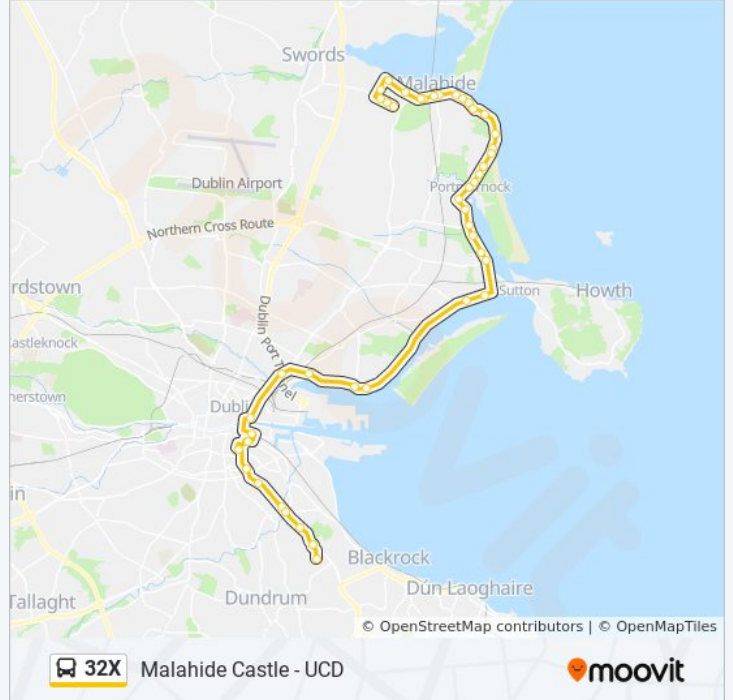

Stops: 45

Trip Duration: 104 min

Line Summary:

Portmarnock Bridge

Portmarnock

The Dunes

Blackberry Rise

Blackberry Lane

Malahide Village

Malahide Station

Cricket Club

St Sylvesters School

Yellow Walls Road

Seabury Road

Estuary Road

The Warren

Kileen Park

Millview

Direction: Ucd

42 stops

[VIEW LINE SCHEDULE](#)

Malahide Castle

Talbot Road

Estuary Road