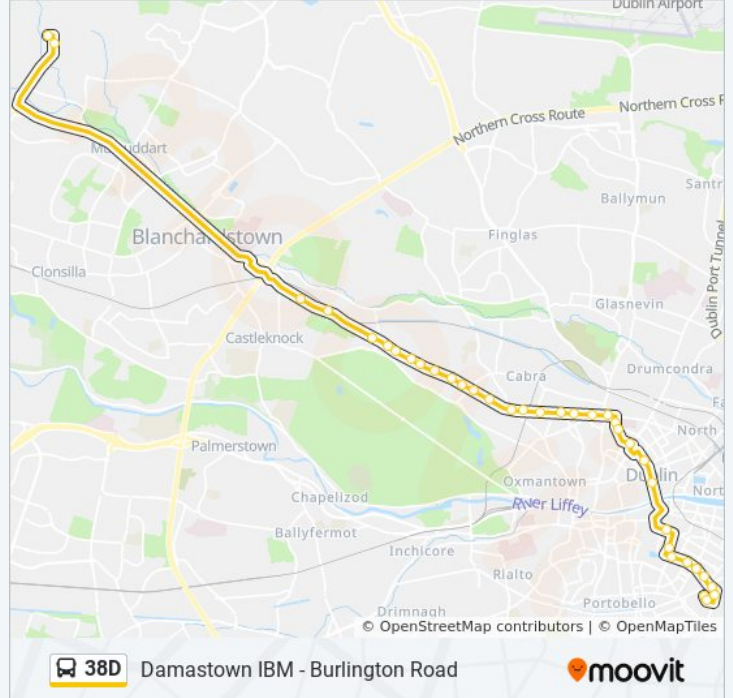

Direction: Burlington Road

36 stops

[VIEW LINE SCHEDULE](#)

- Damastown Ibm
- Ibm Campus
- Morgan Place
- Parkway Station
- Old Racecourse
- Navan Road
- Kempton
- Ashtown Grove
- Baggot Road
- Baggot Road
- Our Lady's Church
- Navan Road Church
- Cabra Garda Station
- Navan Road
- Rosecourt
- Cabra Road
- Quarry Road
- Annamoe Terrace
- Churchview Home
- Phibsborough Po
- Phibsborough
- Mater Hospital, Berkeley Road

38D bus Time Schedule

Burlington Road Route Timetable:

Sunday	Not Operational
Monday	5:16 PM
Tuesday	5:16 PM
Wednesday	5:16 PM
Thursday	5:16 PM
Friday	5:16 PM
Saturday	Not Operational

38D bus Info

Direction: Burlington Road

Stops: 36

Trip Duration: 54 min

Line Summary:

O'Connell Avenue
 Blessington Street
 Gate Theatre
 The Spire Of Dublin
 Nassau Street
 Kildare Street
 Merrion Row
 Baggot Street Lower
 Fitzwilliam Street
 Herbert Street
 Baggot Street Upper
 Waterloo Road
 Burlington Road
 Burlington Road

Stops: 29

Trip Duration: 63 min

Line Summary:

Cabra Road

Rosecourt

Navan Road

Cabra Garda Station

Our Lady's Church