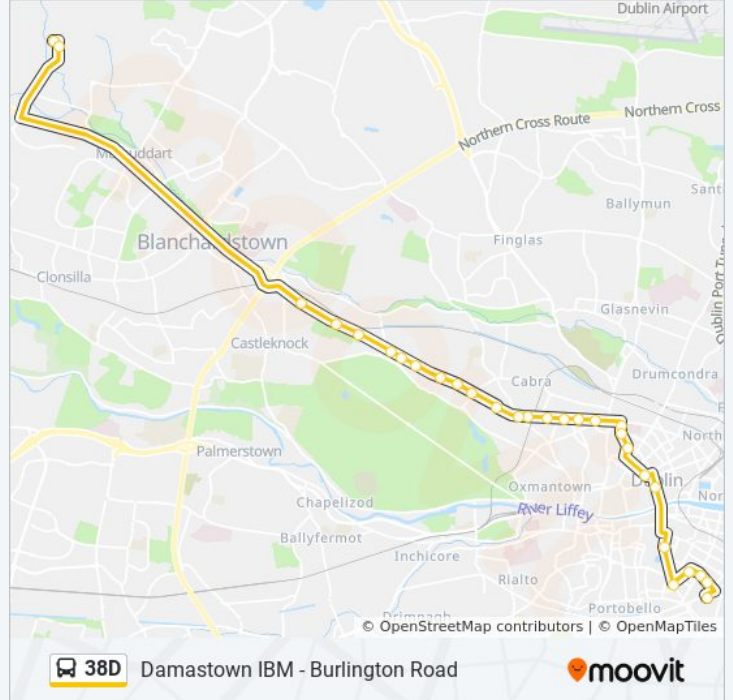

Cabra Road

Rosecourt

Navan Road

Cabra Garda Station

Our Lady's Church

Baggot Road

Ashtown Grove

Kempton

Ashtown Roundabout

Phoenix Park Avenue

Parkway Station

Morgan Place

Ibm Campus

Damastown Ibm

38D bus time schedules and route maps are available in an offline PDF at moovitapp.com. Use the [Moovit App](#) to see live bus times, train schedule or subway schedule, and step-by-step directions for all public transit in Ireland.

[About Moovit](#) • [MaaS Solutions](#) • [Supported Countries](#) • [Mooviter Community](#)

© 2024 Moovit - All Rights Reserved

Check Live Arrival Times