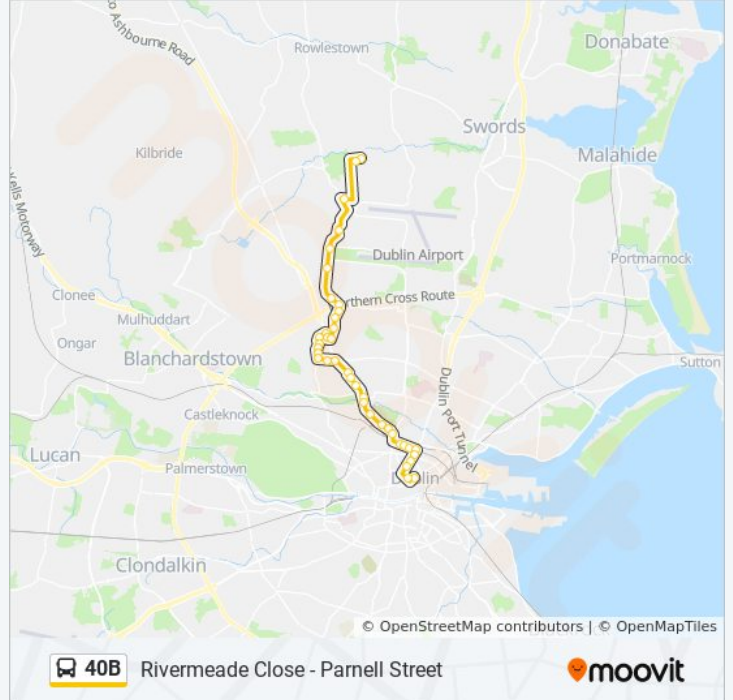

 40B

Rivermeade Close - Parnell Street

Get The App

The 40B bus line (Rivermeade Close - Parnell Street) has 2 routes. For regular weekdays, their operation hours are: (1) O'Connell St: 6:55 AM - 8:15 PM(2) Toberburr: 7:05 AM - 11:30 PM
Use the Moovit App to find the closest 40B bus station near you and find out when is the next 40B bus arriving.

40B bus Info

Direction: O'Connell St

Stops: 40

Trip Duration: 43 min

Line Summary:

Finglas Road (Wellmount Road)

Clearwater Sc

Prospect Hill

Tolka Vale

Ballyboggan Road

The Willows

Glasnevin Cemetery

St Vincent's School

Lindsay Grove

Whitworth Road (Prospect Rd)

David Road

Rivermeade Close

40B bus time schedules and route maps are available in an offline PDF at moovitapp.com. Use the [Moovit App](#) to see live bus times, train schedule or subway schedule, and step-by-step directions for all public transit in Ireland.