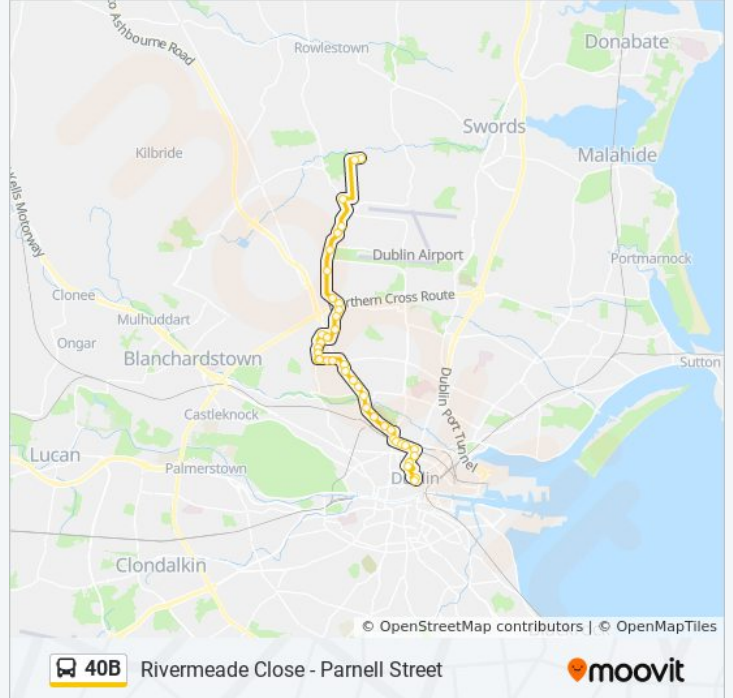

Finglas Road (Wellmount Road)

Clearwater Sc

Prospect Hill

Tolka Vale

Ballyboggan Road

The Willows

Glasnevin Cemetery

St Vincent's School

Lindsay Grove

Whitworth Road (Prospect Rd)

David Road

Claude Road

St Patrick's Road

Dorset Street Lower

Upper Dorset St (Temple Street)

Dorset Street Upper

O'Connell Street Upper

Parnell Street

Direction: Toberburr

39 stops

[VIEW LINE SCHEDULE](#)

Parnell Street

Parnell Square West

St Joseph's Parade

Dorset Street Lower

Innisfallen Parade

Binns Bridge

St Brigid's Road Lower

Claude Road

David Road

Finglas Road

St Vincent's School

40B bus Time Schedule

Toberburr Route Timetable:

Sunday	12:30 PM - 11:30 PM
Monday	7:05 AM - 11:30 PM
Tuesday	7:05 AM - 11:30 PM
Wednesday	7:05 AM - 11:30 PM
Thursday	7:05 AM - 11:30 PM
Friday	7:05 AM - 11:30 PM
Saturday	6:55 AM - 11:30 PM

40B bus Info

Direction: Toberburr

Stops: 39

Trip Duration: 40 min

Line Summary: