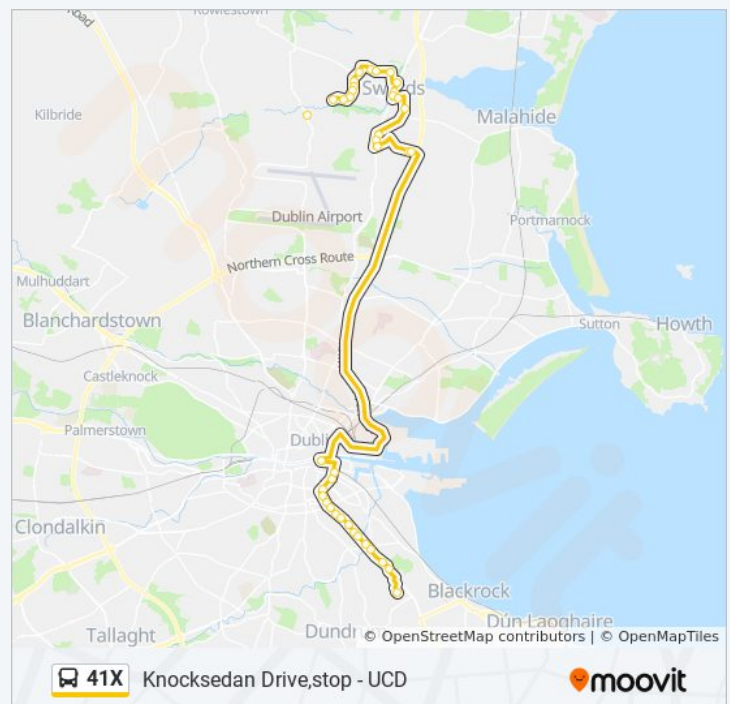

### 41X bus Info

**Direction:** Knocksedan

**Stops:** 37

**Trip Duration:** 93 min

**Line Summary:**

[41X bus Line Map](#)

Airside  
Pinnockhill  
Fingal Co Co  
Rathbeale Road  
Brackenstown Ave  
Glasmore Park  
Abbylea Close  
Daleview Road  
Ardcian Park  
Cianlea  
Lioscian  
St Cronan's Avenue  
Valley View  
Ormond Avenue  
Knocksedan Drive

## Direction: Ucd

36 stops

[VIEW LINE SCHEDULE](#)

Knocksedan Drive  
Berwick Walk  
Ormond Avenue  
St Cronan's Avenue  
St Cronan's Lawn  
Ardcian Park  
Cianlea  
Laurelton  
Applewood  
Jugback Terrace  
St Colmcille Gaa  
North Street Park  
Seatown Villas  
Carnegie Court  
Seatown Road  
Swords Park  
Pinnock Hill  
Airside  
Nevinstown Lane  
Holywell Crescent  
Holywell Close  
Hawkin's Street  
Pearse Station  
Merrion Square West  
Lower Leeson Street  
Leeson Street Upper  
Sussex Road  
Leeson Village  
Bloomfield Avenue  
Donnybrook Village

## 41X bus Info

**Direction:** Ucd

**Stops:** 36

**Trip Duration:** 80 min

**Line Summary:**

Victoria Avenue

Old Wesley Rugby Football Club

Donnybrook Church