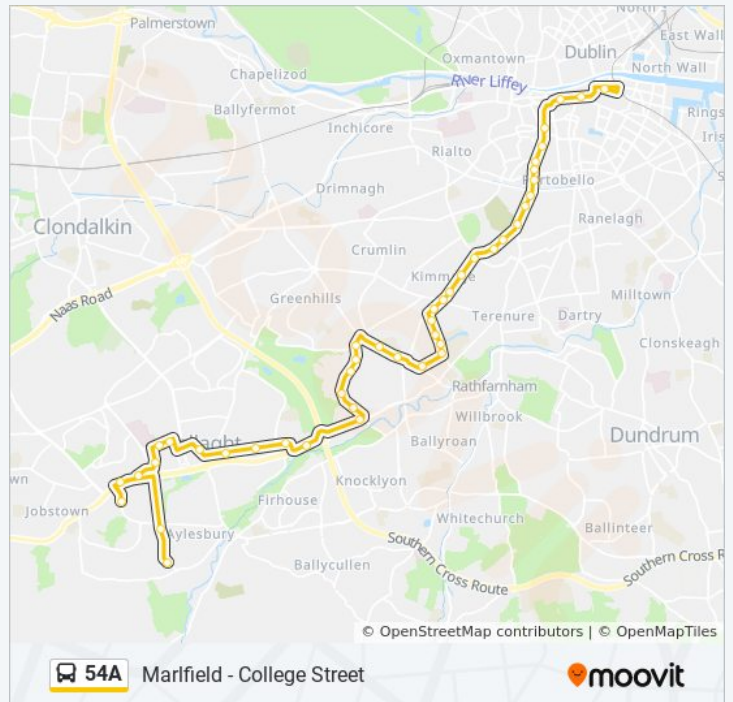

Killinarden Estate

Cushlawn

Cushlawn Avenue

Marfield Drive

Direction: Pearse St

44 stops

[VIEW LINE SCHEDULE](#)

Marfield

Cushlawn Avenue

Killinarden Estate

Maplewood Avenue

Alderwood

Tallaght Luas

54A bus Time Schedule

Pearse St Route Timetable:

Sunday	9:00 AM - 11:00 PM
Monday	6:30 AM - 11:30 PM
Tuesday	6:30 AM - 11:30 PM
Wednesday	6:30 AM - 11:30 PM
Thursday	6:30 AM - 11:30 PM
Friday	6:30 AM - 11:30 PM
Saturday	7:30 AM - 11:30 PM

Tallaght Hospital
South Dublin Cc
Tallaght Village
Lifegate Church
Bancroft Road
Glenview Lawn
Basketball Arena
Spawell Centre
Wellington Lane
St Jude's Gaa Club
Osprey Road
Wellington Cottages
Limekiln Drive
Templeville Road
Templeogue College
Fortfield Park
Fortfield Road
Fortfield
College Drive
Wainsfort Park
Lavarna
Kimmage Road Lower
Ravensdale Park
Aideen Avenue
Kimmage Grove
Mount Argus Church
Brookfield
Mount Argus Road
St Clare's Primary School
Le Vere Terrace
Clanbrassil Street Upper
Clanbrassil Street
Lombard Street West

54A bus Info

Direction: Pearse St

Stops: 44

Trip Duration: 64 min

Line Summary:

New Street South

Patrick's Cathedral

Exchange Street Upper