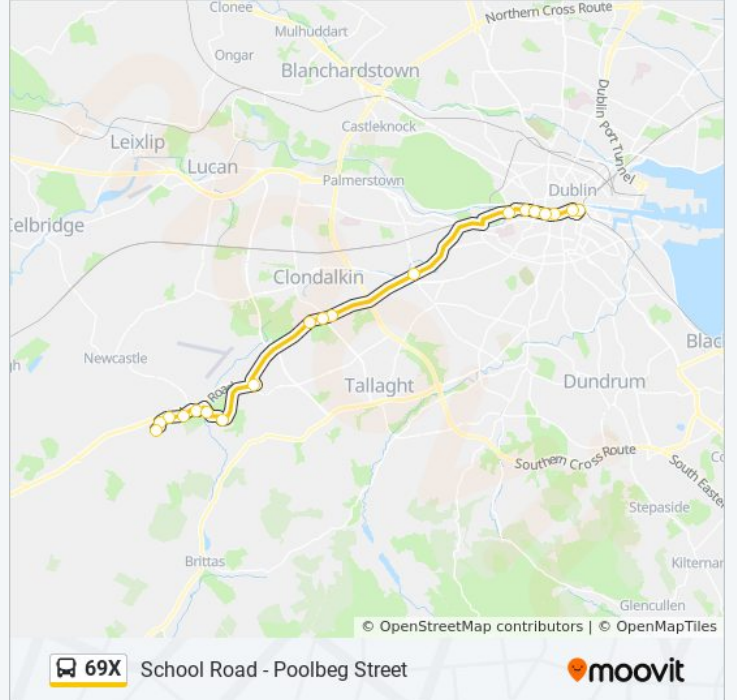

69X bus time schedules and route maps are available in an offline PDF at moovitapp.com. Use the [Moovit App](#) to see live bus times, train schedule or subway schedule, and step-by-step directions for all public transit in Ireland.

[About Moovit](#) • [MaaS Solutions](#) • [Supported Countries](#) • [Mooviter Community](#)

© 2024 Moovit - All Rights Reserved

Check Live Arrival Times