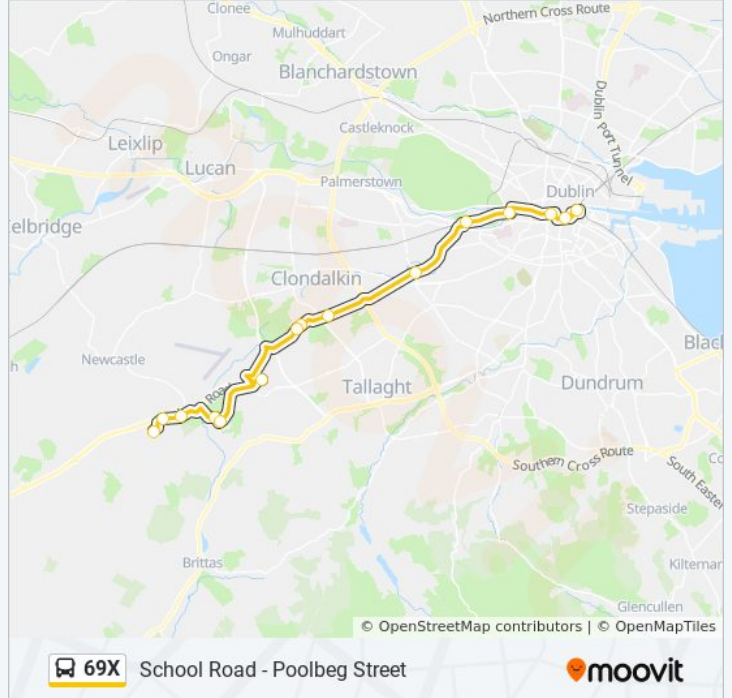

School Road - Poolbeg Street

[Get The App](#)

The 69X bus line (School Road - Poolbeg Street) has 2 routes. For regular weekdays, their operation hours are:
(1) Poolbeg St: 7:30 AM(2) Rathcoole: 5:45 PM
Use the Moovit App to find the closest 69X bus station near you and find out when is the next 69X bus arriving.

Direction: Poolbeg St

16 stops

[VIEW LINE SCHEDULE](#)

School Road
Hillview
Rathcoole Sc
Millrace Estate
Saggart
Citywest Campus
Green Isle Hotel
Oak Way
Newlands Cross
Kylemore Road Junc
Memorial Gardens
Outside Heuston Train Station
Arran Quay
Ormond Quay Upper
Dame Street
Poolbeg Street

69X bus Time Schedule

Poolbeg St Route Timetable:

Sunday	Not Operational
Monday	7:30 AM
Tuesday	7:30 AM
Wednesday	7:30 AM
Thursday	7:30 AM
Friday	7:30 AM
Saturday	Not Operational

69X bus Info

Direction: Poolbeg St

Stops: 16

Trip Duration: 80 min

Line Summary:

Direction: Rathcoole

18 stops

[VIEW LINE SCHEDULE](#)

- Hawkin's Street
- Aston Quay
- Civic Offices
- Merchant's Quay
- Usher's Quay
- Victoria Quay
- Outside Heuston Train Station
- Naas Road (Kylemore Road)
- Knockmeenagh Lane
- Newlands Cross
- Bianconi Avenue
- Saggart
- Spring Bank
- Fitzmaurice Road
- Rathcoole Sc
- Rathcoole Village
- School Road
- Holy Family Community School