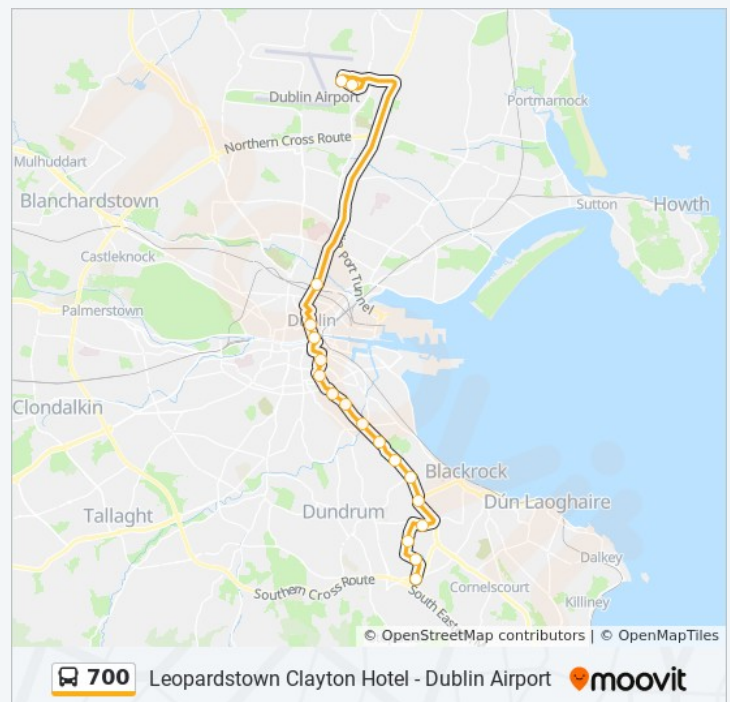

### Direction: Clayton Hotel

18 stops

[VIEW LINE SCHEDULE](#)

Dublin Airport

Dublin Airport

T2 Premium Departures Road, Dublin

Drumcondra, Near Train Station

233 Clonliffe Road, Dublin

## Direction: Zone 2, Stop 3665

22 stops

[VIEW LINE SCHEDULE](#)

Leopardstown Clayton Hotel

Central Park, Dublin

Sandyford, Burton Hall Road

Sandyford, Blackthorn Road

Kilmacud, Saint Raphaela's Estate.

## 700 bus Time Schedule

Zone 2, Stop 3665 Route Timetable:

Sunday	24 hours
Monday	24 hours
Tuesday	24 hours
Wednesday	24 hours
Thursday	24 hours
Friday	24 hours
Saturday	24 hours

## 700 bus Info

**Direction:** Zone 2, Stop 3665

**Stops:** 22

**Trip Duration:** 80 min

**Line Summary:**

32 Drumcondra Road Lower, Dublin

**Dublin Airport**

T2 Premium Departures Road, Dublin