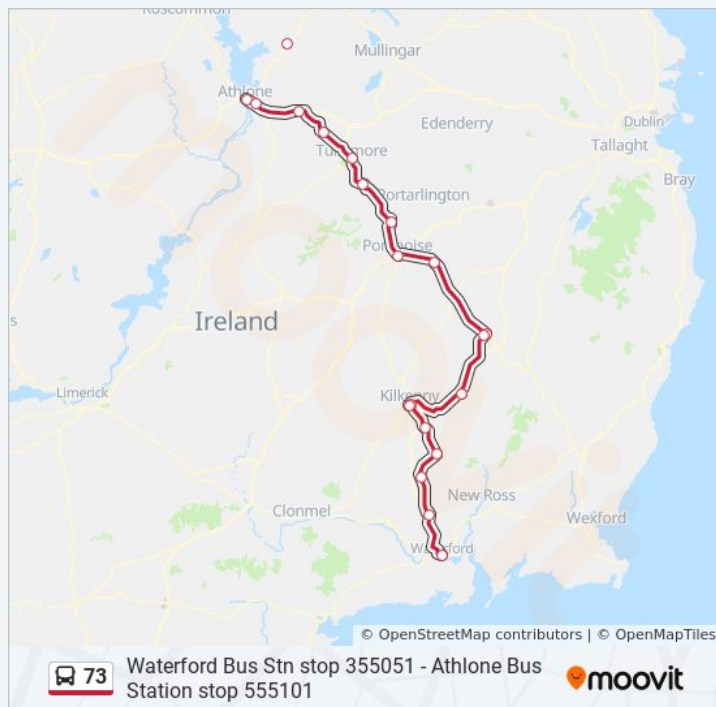

Moate

Tubber

St Brigid's Church

Tullamore Centre

Killeigh

Mountmellick

Portlaoise Centre

Stradbally

Hanover Bus Park

Carlow It

Paulstown

Kilkenny Station

Ormonde College

Bennettsbridge

Low Street

Ballyhale

Mullinavat

Waterford Bus Stn

Saturday

9:15 AM - 3:00 PM

73 bus Info

Direction: Waterford

Stops: 22

Trip Duration: 241 min

Line Summary:

73 bus time schedules and route maps are available in an offline PDF at moovitapp.com. Use the [Moovit App](#) to see live bus times, train schedule or subway schedule, and step-by-step directions for all public transit in Ireland.

[About Moovit](#) • [MaaS Solutions](#) • [Supported Countries](#) • [Mooviter Community](#)

© 2024 Moovit - All Rights Reserved

Check Live Arrival Times