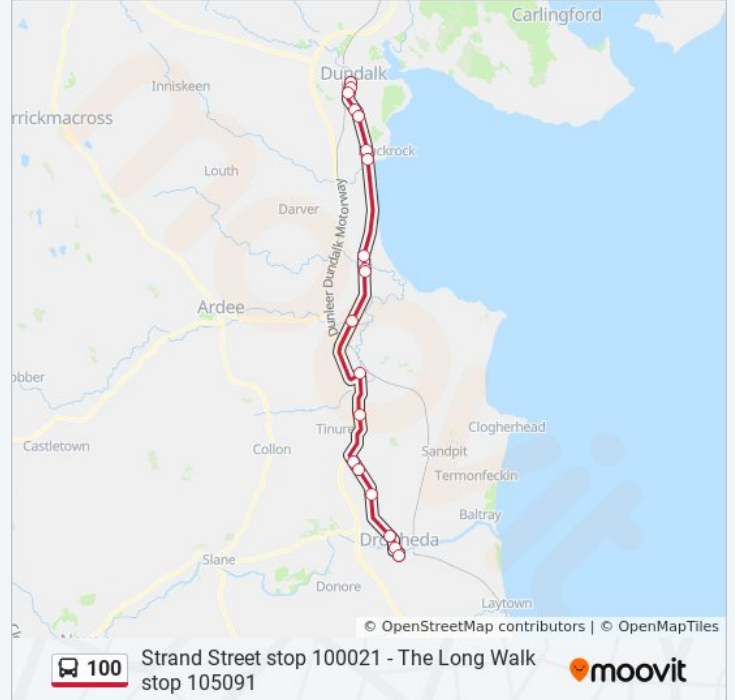

Strand Street - The Long Walk

[Get The App](#)

The 100 bus line (Strand Street - The Long Walk) has 2 routes. For regular weekdays, their operation hours are:
(1) Drogheda: 6:00 AM - 5:00 PM (2) Dundalk: 6:45 AM - 6:00 PM

Use the Moovit App to find the closest 100 bus station near you and find out when is the next 100 bus arriving.

Direction: Drogheda

18 stops

[VIEW LINE SCHEDULE](#)

The Long Walk
Dublin Road
Louth Hospital
Dundalk It
Seafield Road
Greengates
Castlebellingham
St Oliver's Park
St Mary's Villas
Mullins Cross
Dunleer
Dunleer
Mullary Cross
Naomh Mairtin Gfc
Cockle Road Cross
Killeneer Cottages
North Road
Drogheda Bus Station

100 bus Info**Direction:** Drogheda**Stops:** 18**Trip Duration:** 55 min**Line Summary:**

Direction: Dundalk

19 stops

[VIEW LINE SCHEDULE](#)

- Drogheda Bus Station
- Georges Street
- North Road
- Killineer Cottages
- Cockle Road Cross
- Monasterboice
- Mullary Cross
- Dunleer
- Mullins Cross
- St Mary's Villas
- St Oliver's Park
- Castlebellingham
- Greengates
- Seafield Road
- Dundalk It
- Dundalk Hospital
- Dublin Road
- Dundalk

100 bus Info

Direction: Dundalk

Stops: 19

Trip Duration: 55 min

Line Summary:

The Long Walk

100 bus time schedules and route maps are available in an offline PDF at moovitapp.com. Use the [Moovit App](#) to see live bus times, train schedule or subway schedule, and step-by-step directions for all public transit in Ireland.