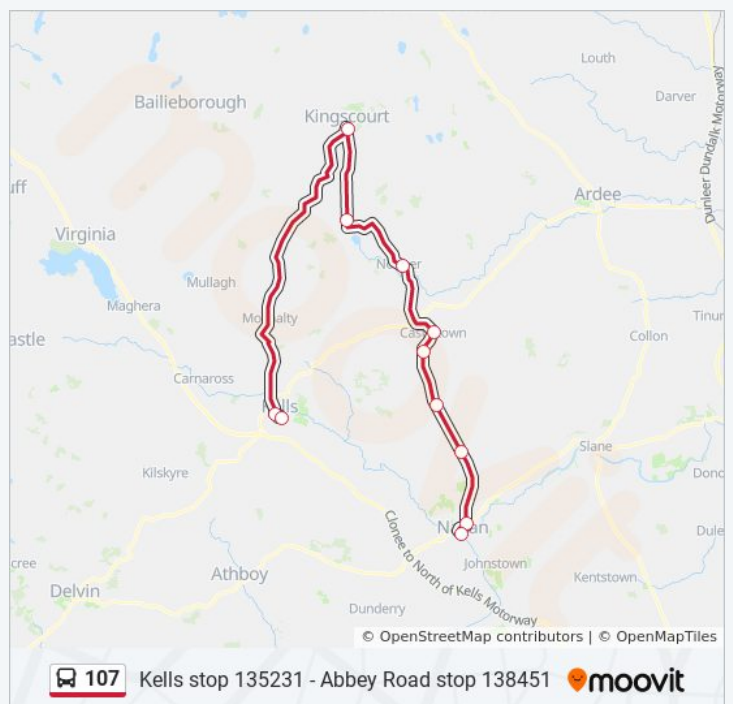

Kingscourt

107 bus Info

Direction: Kingscourt

Stops: 9

Trip Duration: 48 min

Line Summary:

 [107 bus Line Map](#)

Direction: Navan

11 stops

[VIEW LINE SCHEDULE](#)

Kells

Cavan Road

Kingscourt

Kilmainhamwood

Nobber

Castletown

Castletown Cross

Wilkinstown

Kilberry

St Mary's Park

Abbey Road

107 bus Time Schedule

Navan Route Timetable:

Sunday	5:15 PM
Monday	7:15 AM - 5:00 PM
Tuesday	7:15 AM - 5:00 PM
Wednesday	7:15 AM - 5:00 PM
Thursday	7:15 AM - 5:00 PM
Friday	7:15 AM - 5:00 PM
Saturday	7:15 AM - 5:00 PM

107 bus Info

Direction: Navan

Stops: 11

Trip Duration: 46 min

Line Summary:

107 bus time schedules and route maps are available in an offline PDF at moovitapp.com. Use the [Moovit App](#) to see live bus times, train schedule or subway schedule, and step-by-step directions for all public transit in Ireland.