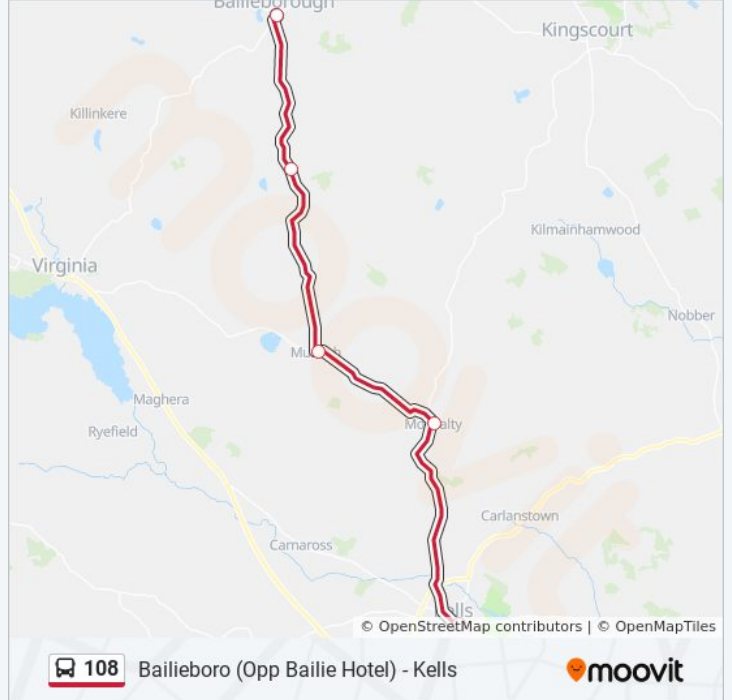

108 bus time schedules and route maps are available in an offline PDF at moovitapp.com. Use the [Moovit App](#) to see live bus times, train schedule or subway schedule, and step-by-step directions for all public transit in Ireland.

[About Moovit](#) • [MaaS Solutions](#) • [Supported Countries](#) • [Mooviter Community](#)

© 2024 Moovit - All Rights Reserved

Check Live Arrival Times