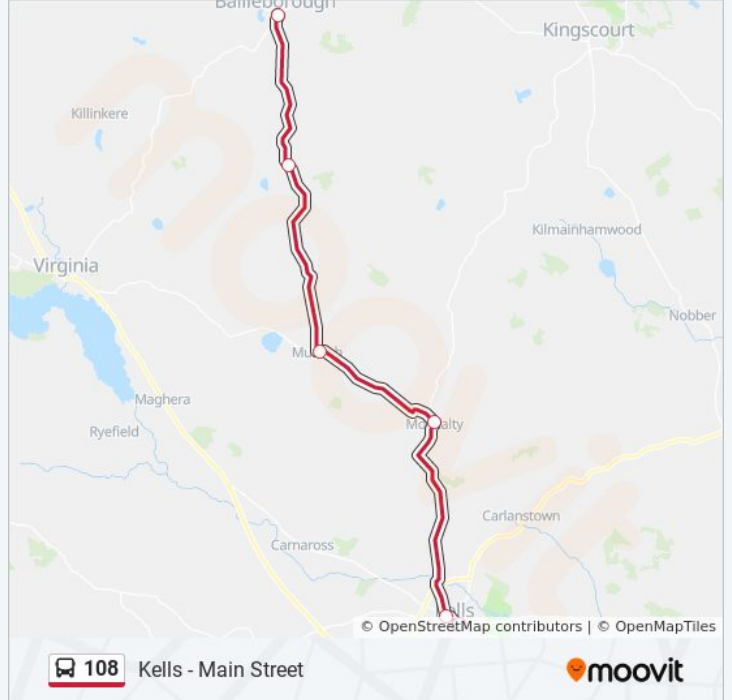

108

Bailieboro

Get The App

The 108 bus line (Bailieboro) has 2 routes. For regular weekdays, their operation hours are:

(1) Bailieboro: 8:45 AM - 6:55 PM(2) Kells: 9:16 AM - 7:31 PM

Use the Moovit App to find the closest 108 bus station near you and find out when is the next 108 bus arriving.

**Direction: Bailieboro**

6 stops

[VIEW LINE SCHEDULE](#)

Kells

Cavan Road

Moynalty

Mullagh

Relabeg

Bailieborough

**108 bus Time Schedule**

Bailieboro Route Timetable:

Sunday	5:30 PM
Monday	8:45 AM - 6:55 PM
Tuesday	8:45 AM - 6:55 PM
Wednesday	8:45 AM - 6:55 PM
Thursday	8:45 AM - 6:55 PM
Friday	8:45 AM - 6:55 PM
Saturday	8:45 AM - 6:55 PM

**108 bus Info**

**Direction:** Bailieboro

**Stops:** 6

**Trip Duration:** 30 min

**Line Summary:**

**Direction: Kells**

5 stops

[VIEW LINE SCHEDULE](#)