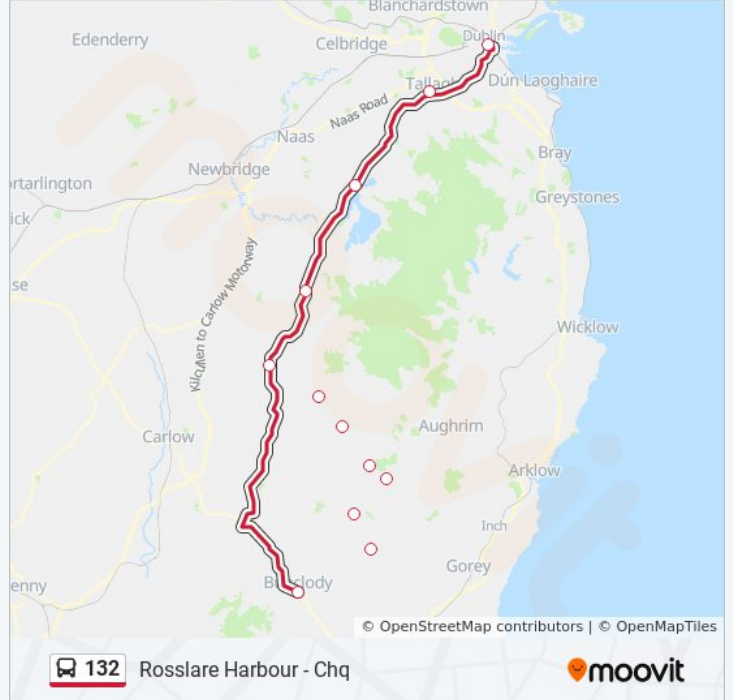

 132

Dublin

Get The App

The 132 bus line (Dublin) has 3 routes. For regular weekdays, their operation hours are:

(1) Dublin: 6:00 AM - 2:40 PM(2) Rosslare Harbour: 5:45 PM(3) Tullow: 9:30 AM - 5:30 PM

Use the Moovit App to find the closest 132 bus station near you and find out when is the next 132 bus arriving.

Direction: Dublin

19 stops

[VIEW LINE SCHEDULE](#)

Rosslare Europort
Trinity Street
Wexford Station
Hospital Newtown Rd
Oylegate
St Senan's Hospital
Enniscorthy
Bunclody
Carnew
Shilelagh
Tinahealy
Crossbridge
Hacketstown
Kiltegan
Baltinglass
Annalecky Cross
St Marys Church
Tallaght Hospital
Dublin Busáras

132 bus Info

Direction: Dublin

Stops: 19

Trip Duration: 133 min

Line Summary:

Direction: Rosslare Harbour

19 stops

[VIEW LINE SCHEDULE](#)

132 bus Info

Direction: Rosslare Harbour

Stops: 19

Trip Duration: 213 min

Line Summary:

 [132 bus Line Map](#)

Direction: Tullow

10 stops