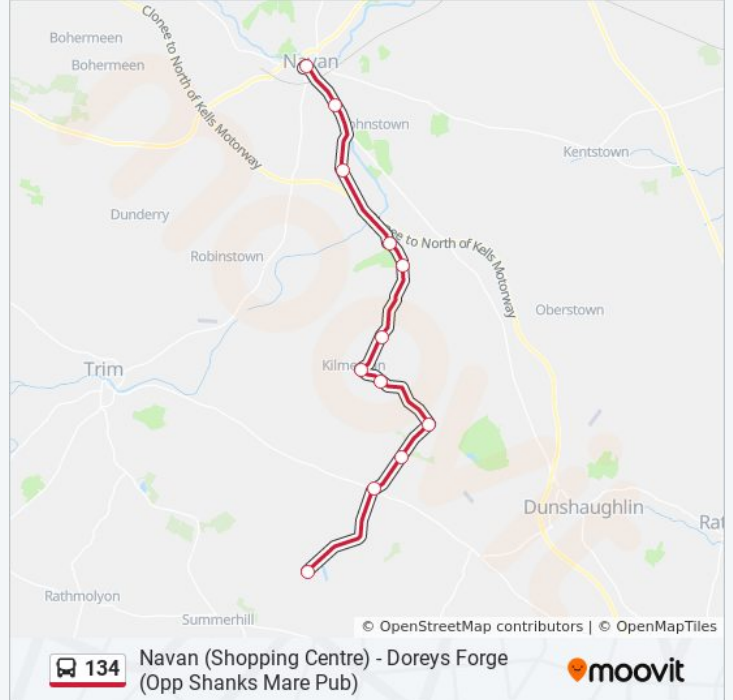

134 bus time schedules and route maps are available in an offline PDF at moovitapp.com. Use the [Moovit App](#) to see live bus times, train schedule or subway schedule, and step-by-step directions for all public transit in Ireland.

[About Moovit](#) • [MaaS Solutions](#) • [Supported Countries](#) • [Mooviter Community](#)

© 2024 Moovit - All Rights Reserved

Check Live Arrival Times