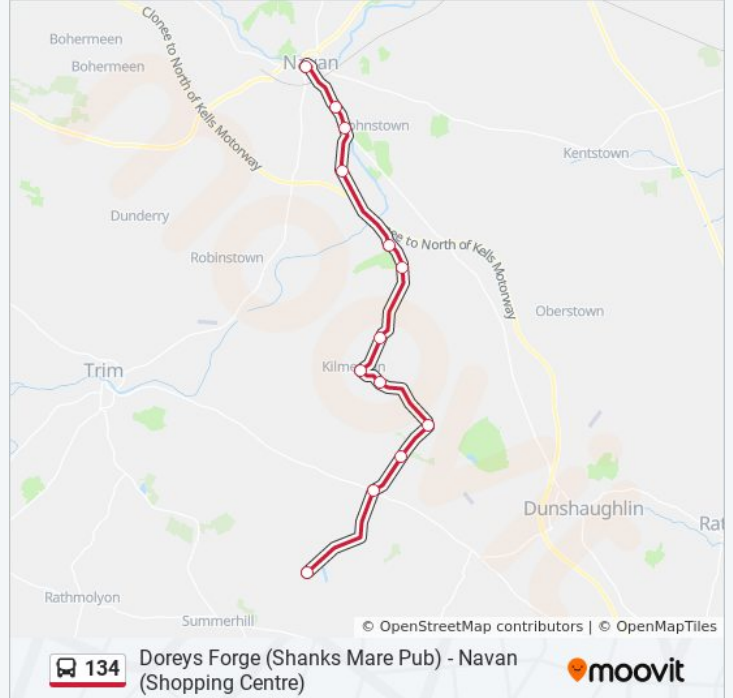

 134

Navan

Get The App

The 134 bus line (Navan) has 2 routes. For regular weekdays, their operation hours are:

(1) Navan: 10:15 AM(2) Summerhill: 1:15 PM

Use the Moovit App to find the closest 134 bus station near you and find out when is the next 134 bus arriving.

Direction: Navan

13 stops

[VIEW LINE SCHEDULE](#)

Shanks Mare
Dunsany Lodge
Warrenstown Junction
Dunsany
Swainstown
Kilmessan
Ringlestown
Tara Golf Club
Ballinter Cross
Cannistown School
Kilcarn Bridge
Springfield Glen
Navan Centre

134 bus Info

Direction: Navan

Stops: 13

Trip Duration: 55 min

Line Summary:

Direction: Summerhill

12 stops

[VIEW LINE SCHEDULE](#)

- Navan Centre
- Ardboyne Hotel
- Cannistown School
- Ballinter Cross
- Tara Golf Club
- Ringlestown
- Kilmessan
- Kilmessan Quarry
- Dunsaney
- Warrenstown Junction
- Dunsany Lodge
- Shanks Mare

134 bus Time Schedule