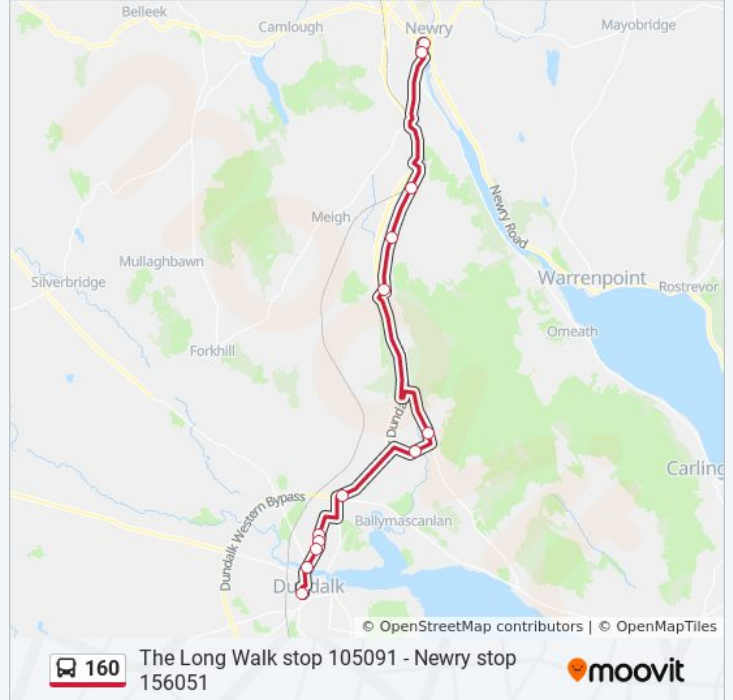

 160

Newry Bus Station - The Long Walk

Get The App

The 160 bus line (Newry Bus Station - The Long Walk) has 2 routes. For regular weekdays, their operation hours are:
(1) Dundalk: 8:05 AM - 6:45 PM(2) Newry: 7:30 AM - 6:10 PM

160 bus Info

Direction: Dundalk

Stops: 13

Trip Duration: 32 min

Line Summary:

Direction: Newry

13 stops

[VIEW LINE SCHEDULE](#)

160 bus Time Schedule

Newry Route Timetable:

Sunday	10:30 AM - 6:10 PM
Monday	7:30 AM - 6:10 PM
Tuesday	7:30 AM - 6:10 PM
Wednesday	7:30 AM - 6:10 PM
Thursday	7:30 AM - 6:10 PM
Friday	7:30 AM - 6:10 PM
Saturday	7:30 AM - 6:10 PM

160 bus Info

Direction: Newry

Stops: 13

Trip Duration: 34 min

Line Summary:

160 bus time schedules and route maps are available in an offline PDF at moovitapp.com. Use the [Moovit App](#) to see live bus times, train schedule or subway schedule, and step-by-step directions for all public transit in Ireland.