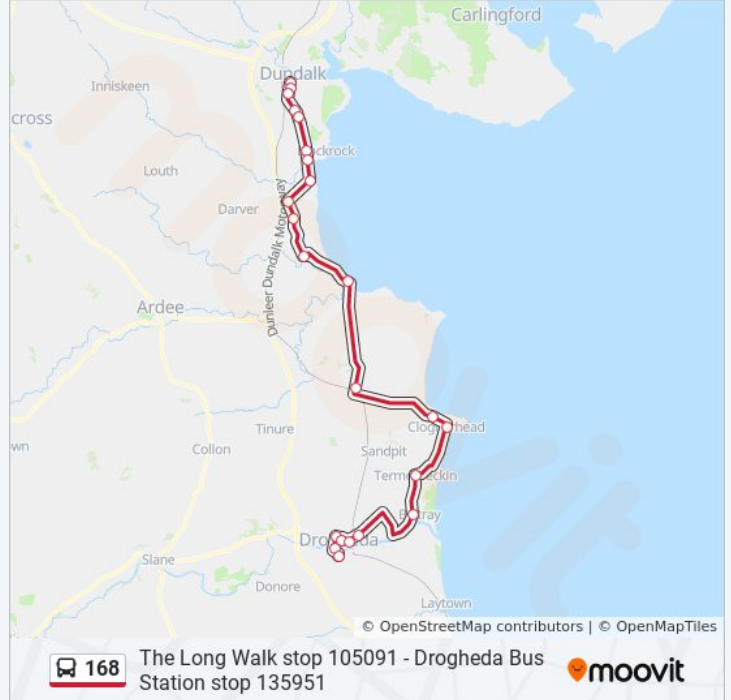

Dundalk It

Dundalk Hospital

Dublin Road

Dundalk

The Long Walk

168 bus time schedules and route maps are available in an offline PDF at moovitapp.com. Use the [Moovit App](#) to see live bus times, train schedule or subway schedule, and step-by-step directions for all public transit in Ireland.

[About Moovit](#) • [MaaS Solutions](#) • [Supported Countries](#) • [Mooviter Community](#)

© 2024 Moovit - All Rights Reserved

Check Live Arrival Times