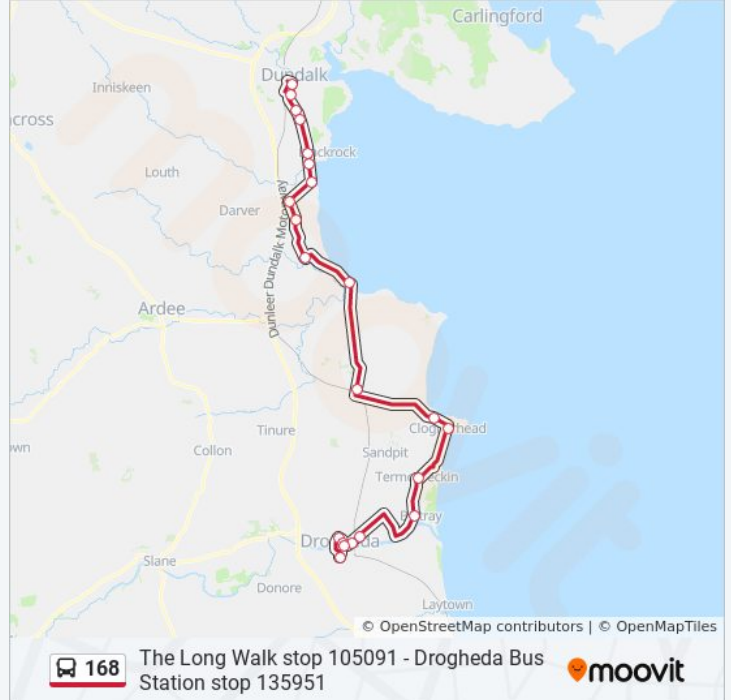

Drogheda Bus Station

Direction: Dundalk

23 stops

[VIEW LINE SCHEDULE](#)

Drogheda Bus Station

Georges Street

Drogheda Hospital

Hardman's Garden

Scarlet Street

St Joseph's SS

Baltray

Termonfeckin

Clogher

Hackets Cross

Grangebellew

Annagassan

Castlebellingham

Dromiskin

Dromiskin Cross

Carrolls Cross

Greengates

Seafield Road

168 bus Time Schedule

Dundalk Route Timetable:

Sunday	10:45 AM - 8:00 PM
Monday	7:10 AM - 11:30 PM
Tuesday	7:10 AM - 11:30 PM
Wednesday	7:10 AM - 11:30 PM
Thursday	7:10 AM - 11:30 PM
Friday	7:10 AM - 11:30 PM
Saturday	8:00 AM - 11:30 PM

168 bus Info

Direction: Dundalk

Stops: 23

Trip Duration: 83 min

Line Summary: