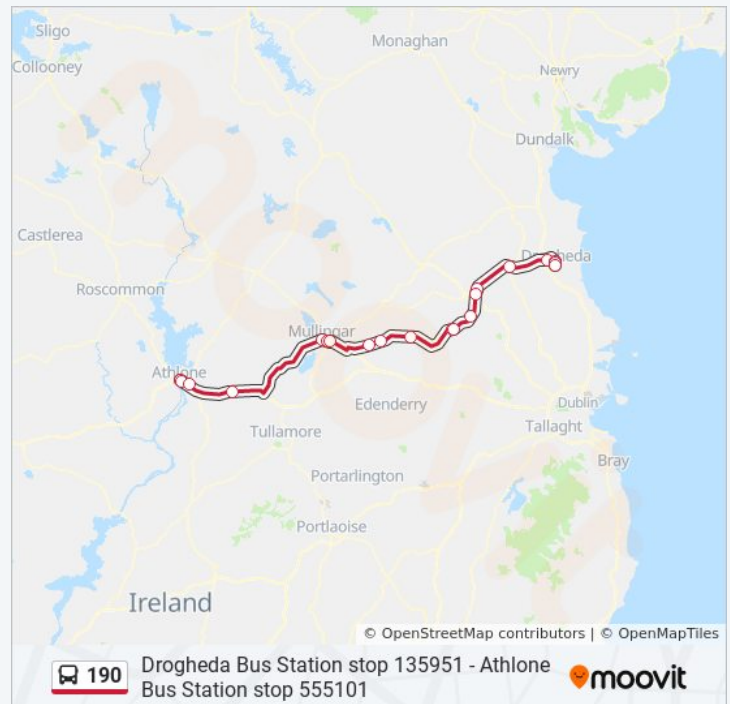

## Direction: Drogheda

21 stops

[VIEW LINE SCHEDULE](#)

Athlone Station  
Golden Island  
Athlone Ait  
Moate  
Austin Friar Street  
The Manor  
Pettitswood Close  
Killucan  
Raharney  
Ballivor Church  
Trim Castle  
Ring Road  
Connells Cross  
Balreask Village  
Railway Street  
Kennedy Road  
Slane  
M1 Retail Park  
Drogheda Hospital  
Bóthar Brugha  
Drogheda Bus Station

## 190 bus Time Schedule

Drogheda Route Timetable:

Sunday	5:20 AM - 10:50 PM
Monday	5:20 AM - 10:50 PM
Tuesday	5:20 AM - 10:50 PM
Wednesday	5:20 AM - 10:50 PM
Thursday	5:20 AM - 10:50 PM
Friday	5:20 AM - 10:50 PM
Saturday	5:20 AM - 10:50 PM

## 190 bus Info

**Direction:** Drogheda

**Stops:** 21

**Trip Duration:** 170 min

**Line Summary:**

## Direction: Trim

11 stops

[VIEW LINE SCHEDULE](#)

Drogheda Bus Station  
Georges Street  
Bóthar Brugha