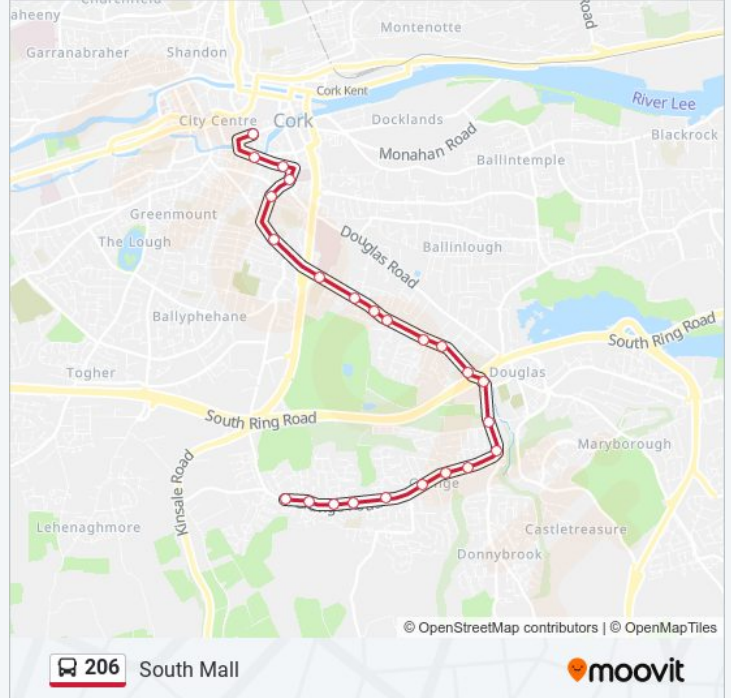

206 bus Time Schedule

Grange Route Timetable:

Sunday	09:30 - 23:15
Monday	06:45 - 23:15
Tuesday	06:45 - 23:15
Wednesday	06:45 - 23:15
Thursday	06:45 - 23:15
Friday	06:45 - 23:15
Saturday	07:00 - 23:15

206 bus Info

Direction: Grange

Stops: 22

Trip Duration: 25 min

Line Summary:

Direction: South Mall

24 stops

[VIEW LINE SCHEDULE](#)

Frankfield
 Woodlands
 Park Gate Frankfield
 Elmwood Medical Cen
 Clifton Grange Rd
 Cooney's Lane
 Eugene Drive
 Grange Park
 Grange Rd Cross
 Douglas West
 Douglas West
 South Douglas Road
 Dunmahon
 Glencurrig
 Rosebank
 Loreto Park
 Cross Douglas Road
 Sunview Terrace

206 bus Info

Direction: South Mall

Stops: 24

Trip Duration: 26 min

Line Summary:

Evergreen Road

Summerhill South

Infirmarary Road

South Terrace

Georges Quay

South Mall

206 bus time schedules and route maps are available in an offline PDF at moovitapp.com. Use the [Moovit App](#) to see live bus times, train schedule or subway schedule, and step-by-step directions for all public transit in Ireland.