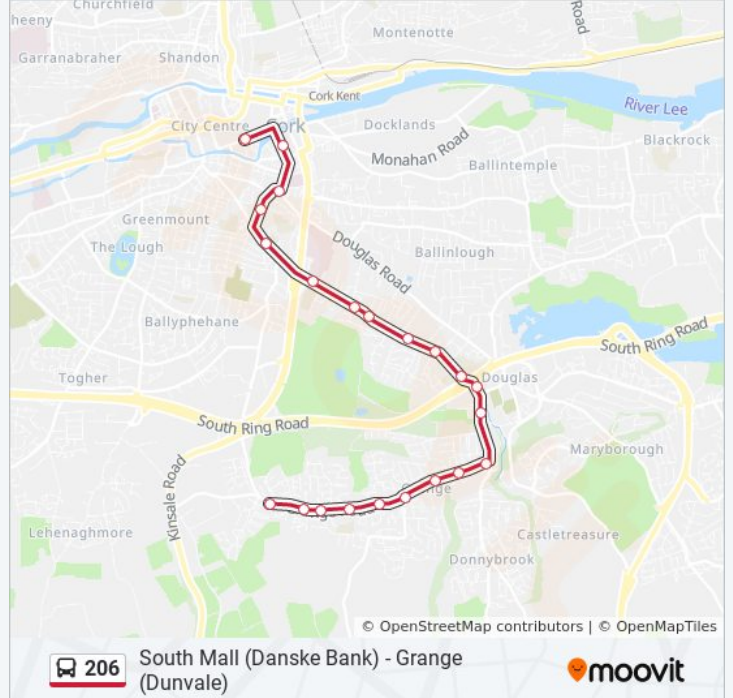

Direction: Grange

22 stops

[VIEW LINE SCHEDULE](#)

- South Mall
- Cork City Hall
- Langford Row
- Summerhill South
- Evergreen Road
- South Douglas Road
- Cross Douglas Road
- Loreto Park
- Rathmore Lawn
- Dunmahon
- Douglas Comm School
- Douglas West
- Douglas Street West
- Grange Road
- Grange Park
- Grangewood Court
- Amberley
- Clifton Grange
- Frankfield Church
- Bellevue
- Woodlands
- Dunvale

206 bus Time Schedule

Grange Route Timetable:

Sunday	09:30 - 23:15
Monday	06:45 - 23:15
Tuesday	06:45 - 23:15
Wednesday	06:45 - 23:15
Thursday	06:45 - 23:15
Friday	06:45 - 23:15
Saturday	07:00 - 23:15

206 bus Info

Direction: Grange

Stops: 22

Trip Duration: 25 min

Line Summary:

Direction: South Mall

24 stops

[VIEW LINE SCHEDULE](#)

Frankfield
 Woodlands
 Park Gate Frankfield
 Elmwood Medical Cen
 Clifton Grange Rd
 Cooney's Lane
 Eugene Drive
 Grange Park
 Grange Rd Cross
 Douglas West
 Douglas West
 South Douglas Road
 Dunmahon
 Glencurrig
 Rosebank
 Loreto Park
 Cross Douglas Road
 Sunview Terrace

206 bus Info

Direction: South Mall

Stops: 24

Trip Duration: 26 min

Line Summary:

Evergreen Road

Summerhill South

Infirmarary Road