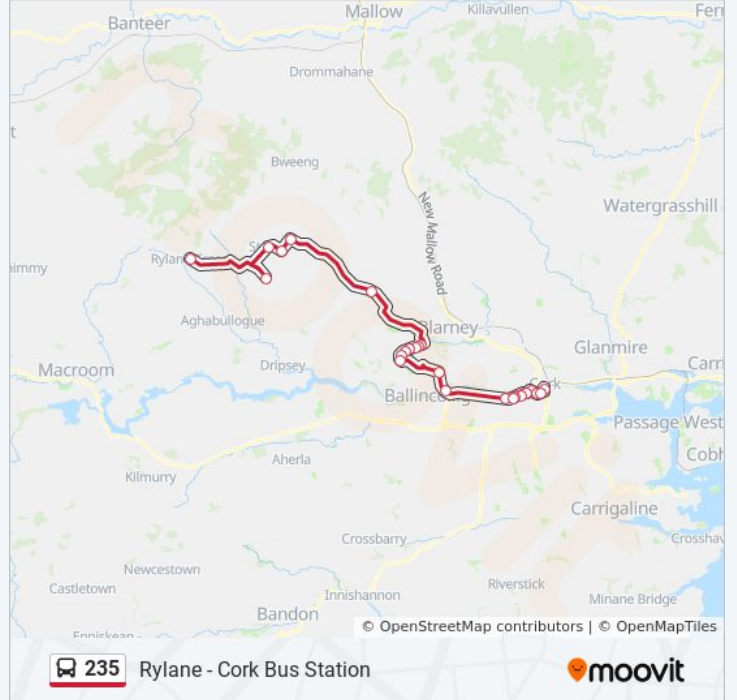

 235

Cork

Get The App

The 235 bus line (Cork) has 2 routes. For regular weekdays, their operation hours are:

(1) Cork: 7:15 AM(2) Rylane Via Cloghroe: 6:00 PM

Use the Moovit App to find the closest 235 bus station near you and find out when is the next 235 bus arriving.

Direction: Cork

26 stops

[VIEW LINE SCHEDULE](#)

Rylane
Creans Cross
Stuake
Donoughmore
New Tipperary
Killowen Road
Riverview Estate
Matanatha
Primrose Hill
Tower Village
St Philomena's Cres
Cloghroe
St Senan's Church
Healy's Bridge
Leemount Cross
Cork County Hall
Ucc Western Gateway
Castlewhite Apts
Ucc Gaol Cross
University College
Mardyke Walk
Presentation College

Trip Duration: 82 min

Line Summary:

Mercy Hospital

Grand Parade

South Mall

Parnell Place

Direction: Rylane Via Cloghroe

22 stops

235 bus Info

Direction: Rylane Via Cloghroe

Stops: 22

Trip Duration: 58 min

Line Summary:

 [235 bus Line Map](#)

Donoughmore

Stuake