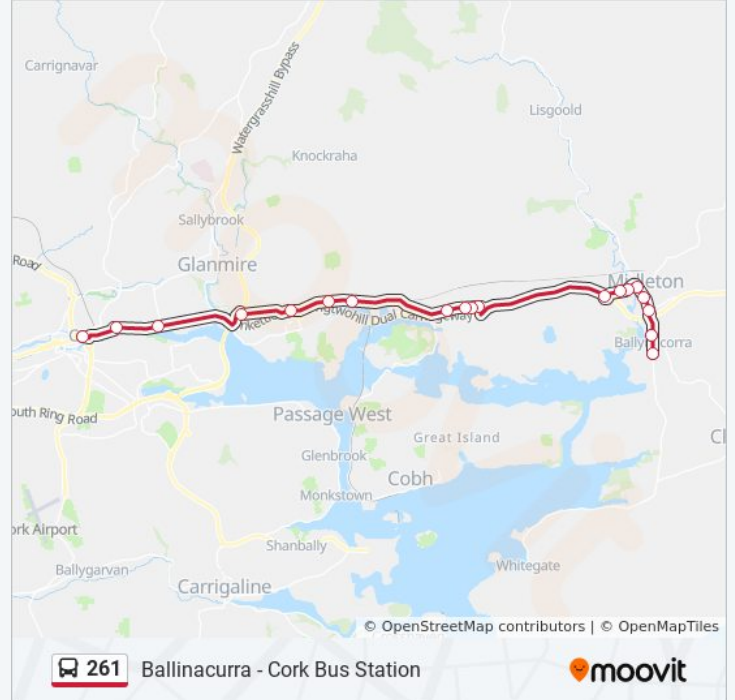

261

Ballinacurra

Get The App

The 261 bus line (Ballinacurra) has 2 routes. For regular weekdays, their operation hours are:

(1) Ballinacurra: 8:30 AM - 10:15 PM (2) Cork: 7:20 AM - 10:50 PM

Use the Moovit App to find the closest 261 bus station near you and find out when is the next 261 bus arriving.

Direction: Ballinacurra

23 stops

[VIEW LINE SCHEDULE](#)

- Parnell Place
- Kent Station
- Castle Avenue
- Lotaville
- North Esk Junction
- Little Island
- Little Island
- Glounthane
- Glounthaune Station
- Carrigtwohill Ida
- Ryan & Aherne Place
- Church Lane
- Carrigtwohill
- Fota Rock
- Waterrock
- Avoncore
- The Green
- Courthouse
- Brewery House
- St Mary's Road
- Ballinacurra
- South Quay Junc

261 bus Time Schedule

Ballinacurra Route Timetable:

Sunday	7:50 AM - 9:30 PM
Monday	8:30 AM - 10:15 PM
Tuesday	8:30 AM - 10:15 PM
Wednesday	8:30 AM - 10:15 PM
Thursday	8:30 AM - 10:15 PM
Friday	8:30 AM - 10:15 PM
Saturday	11:30 AM - 10:15 PM

261 bus Info

Direction: Cork

Stops: 20

Trip Duration: 43 min

Line Summary:

Water Street Junc

Parnell Place

261 bus time schedules and route maps are available in an offline PDF at moovitapp.com. Use the [Moovit App](#) to see live bus times, train schedule or subway schedule, and step-by-step directions for all public transit in Ireland.