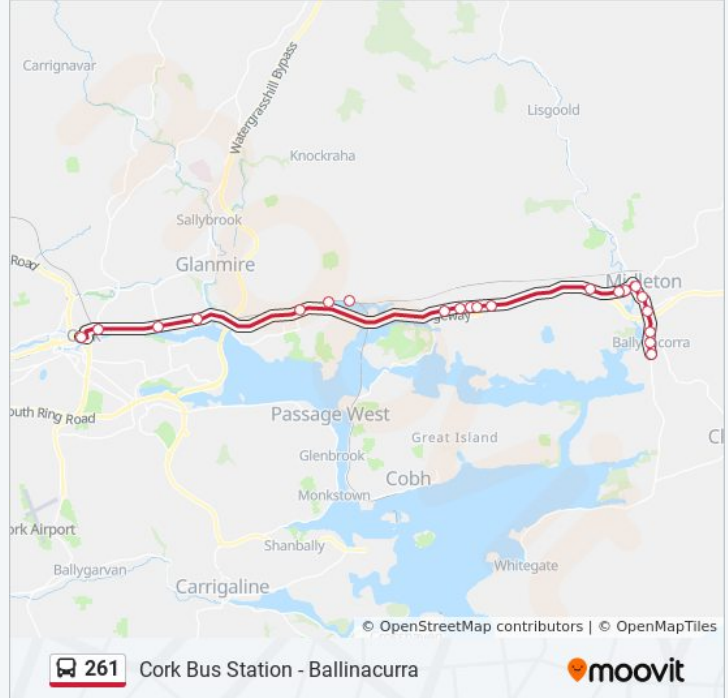

261

Ballinacurra

Get The App

The 261 bus line (Ballinacurra) has 2 routes. For regular weekdays, their operation hours are:

(1) Ballinacurra: 8:30 AM - 10:15 PM (2) Cork: 7:20 AM - 10:50 PM

Use the Moovit App to find the closest 261 bus station near you and find out when is the next 261 bus arriving.

Direction: Ballinacurra

23 stops

[VIEW LINE SCHEDULE](#)

- Parnell Place
- Kent Station
- Castle Avenue
- Lotaville
- North Esk Junction
- Little Island
- Little Island
- Glounthane
- Glounthaune Station
- Carrigtwohill Ida
- Ryan & Aherne Place
- Church Lane
- Carrigtwohill
- Fota Rock
- Waterrock
- Avoncore
- The Green
- Courthouse
- Brewery House
- St Mary's Road
- Ballinacurra
- South Quay Junc

261 bus Info

Direction: Ballinacurra

Stops: 23

Trip Duration: 34 min

Line Summary:

Ballinacurra

Direction: Cork

20 stops

[VIEW LINE SCHEDULE](#)

- Ballinacurra
- Cloyne Rd Junc
- Mount Pleasant
- St Mary's Road
- Distillery Walk
- Thomas Street
- Midleton Park Hotel
- Avoncore Cottages
- Abbey Wood
- Carrigtwohill
- Church Lane
- West End Terrace
- Dennehys
- Glounthaune Rly Stn
- Glounthaune Church
- Little Island
- North Esk Junction
- Lower Glanmire Road