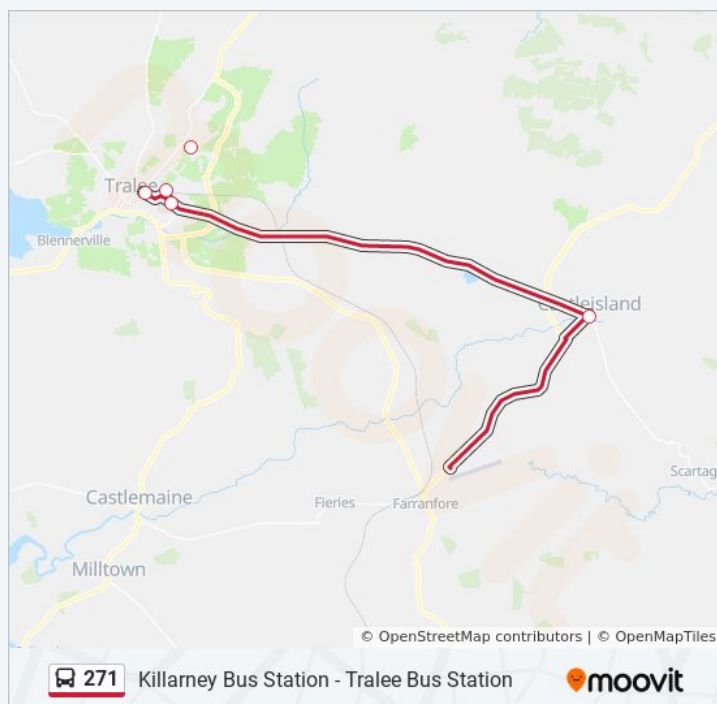

Farranfore

Rock Road

Killarney Bus Stn

271 bus Info

Direction: Killarney

Stops: 9

Trip Duration: 50 min

Line Summary:

 [271 bus Line Map](#)

Direction: Tralee

7 stops

[VIEW LINE SCHEDULE](#)

Abbeyfeale

Killarney Road

Castleisland

Kerry Hospital

It Tralee S Campus

Mtu Tralee

Casement Station

271 bus Time Schedule

Tralee Route Timetable:

Sunday	Not Operational
Monday	7:45 AM - 6:40 PM
Tuesday	7:45 AM - 6:40 PM
Wednesday	7:45 AM - 6:40 PM
Thursday	7:45 AM - 6:40 PM
Friday	7:45 AM - 6:40 PM
Saturday	11:15 AM - 6:30 PM

271 bus Info

Direction: Tralee

Stops: 7

Trip Duration: 32 min

Line Summary:

271 bus time schedules and route maps are available in an offline PDF at moovitapp.com. Use the [Moovit App](#) to see live bus times, train schedule or subway schedule, and step-by-step directions for all public transit in Ireland.