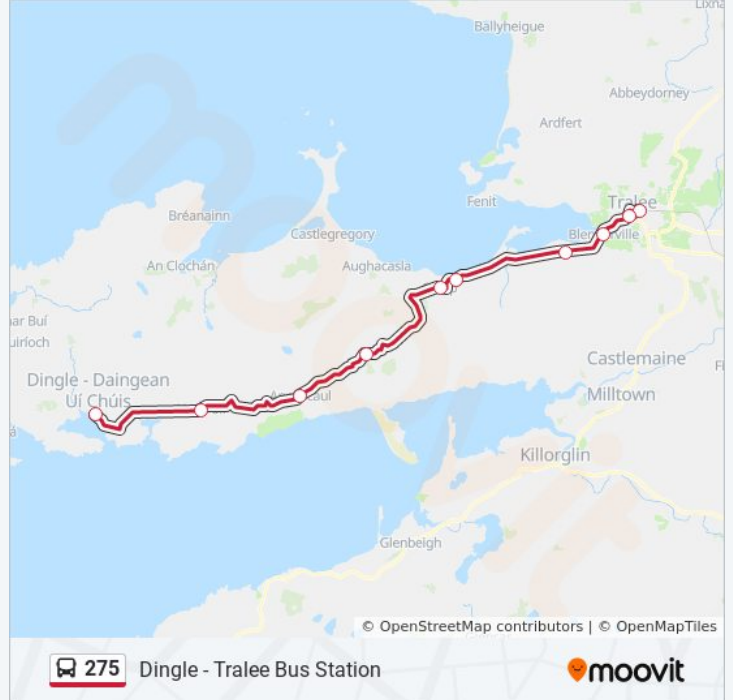

275 bus time schedules and route maps are available in an offline PDF at moovitapp.com. Use the [Moovit App](#) to see live bus times, train schedule or subway schedule, and step-by-step directions for all public transit in Ireland.

[About Moovit](#) • [MaaS Solutions](#) • [Supported Countries](#) • [Mooviter Community](#)

© 2024 Moovit - All Rights Reserved

Check Live Arrival Times