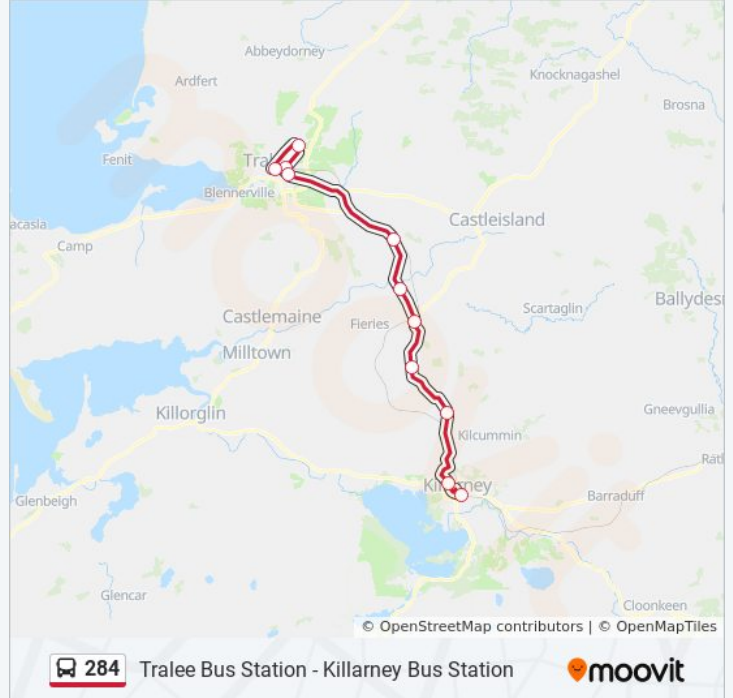

## 284 bus Time Schedule

Killarney Route Timetable:

Sunday	Not Operational
Monday	4:15 PM
Tuesday	4:15 PM
Wednesday	4:15 PM
Thursday	4:15 PM
Friday	4:15 PM
Saturday	Not Operational

## 284 bus Info

**Direction:** Killarney

**Stops:** 11

**Trip Duration:** 58 min

**Line Summary:**

**Direction: Tralee**

11 stops

[VIEW LINE SCHEDULE](#)