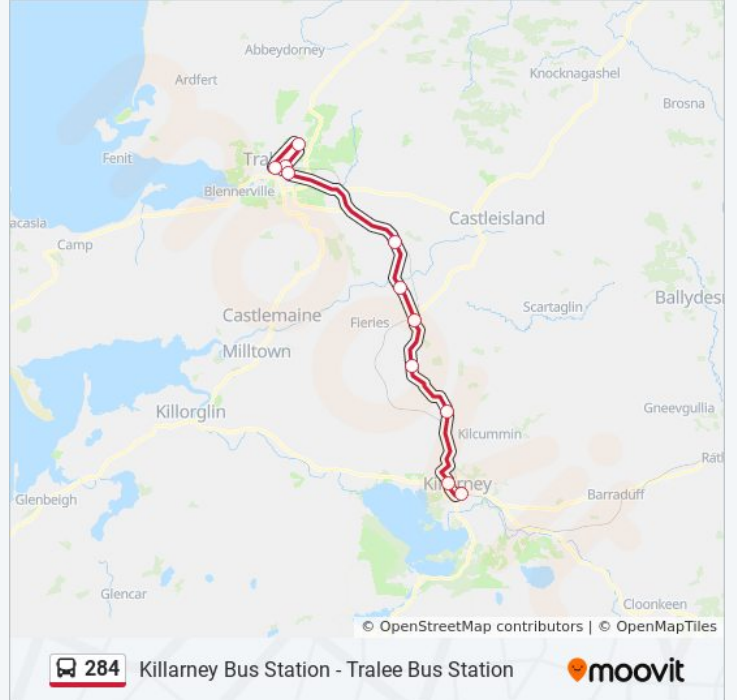

284 bus time schedules and route maps are available in an offline PDF at moovitapp.com. Use the [Moovit App](#) to see live bus times, train schedule or subway schedule, and step-by-step directions for all public transit in Ireland.

[About Moovit](#) • [MaaS Solutions](#) • [Supported Countries](#) • [Mooviter Community](#)

© 2024 Moovit - All Rights Reserved

Check Live Arrival Times