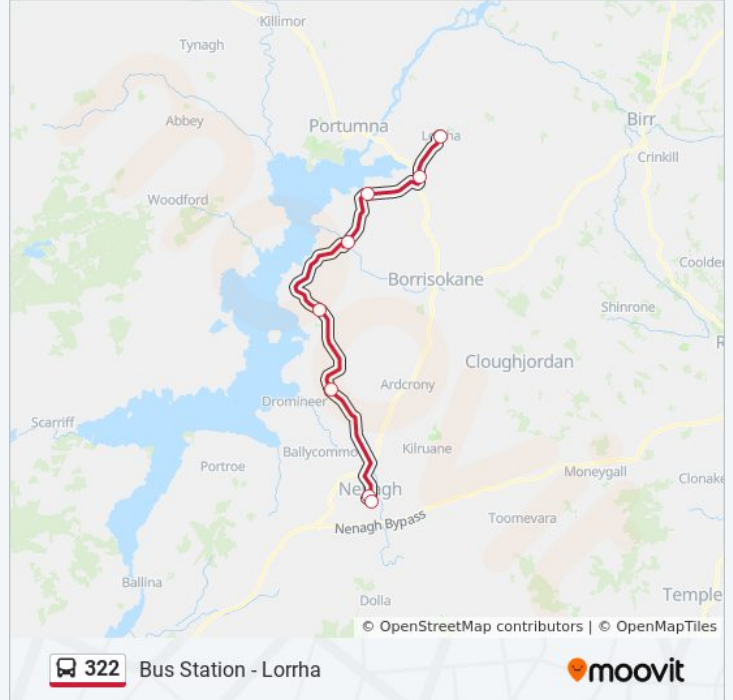

Direction: Nenagh

8 stops

[VIEW LINE SCHEDULE](#)

Lorrha

Carrigahorig

Terryglass

Ballinderry

Coolbawn

322 bus Info

Direction: Nenagh

Stops: 8

Trip Duration: 55 min

Line Summary:

Direction: Portumna

8 stops

[VIEW LINE SCHEDULE](#)

- Nenagh Station
- Kickham Street
- Puckane
- Coolbawn
- Ballinderry
- Terryglass
- Carrigahorig
- Lorrha

322 bus Time Schedule

Portumna Route Timetable:

Sunday	Not Operational
Monday	Not Operational
Tuesday	Not Operational
Wednesday	Not Operational
Thursday	Not Operational
Friday	12:30 PM
Saturday	Not Operational

322 bus Info

Direction: Portumna

Stops: 8

Trip Duration: 55 min

Line Summary:

322 bus time schedules and route maps are available in an offline PDF at moovitapp.com. Use the [Moovit App](#) to see live bus times, train schedule or subway schedule, and step-by-step directions for all public transit in Ireland.