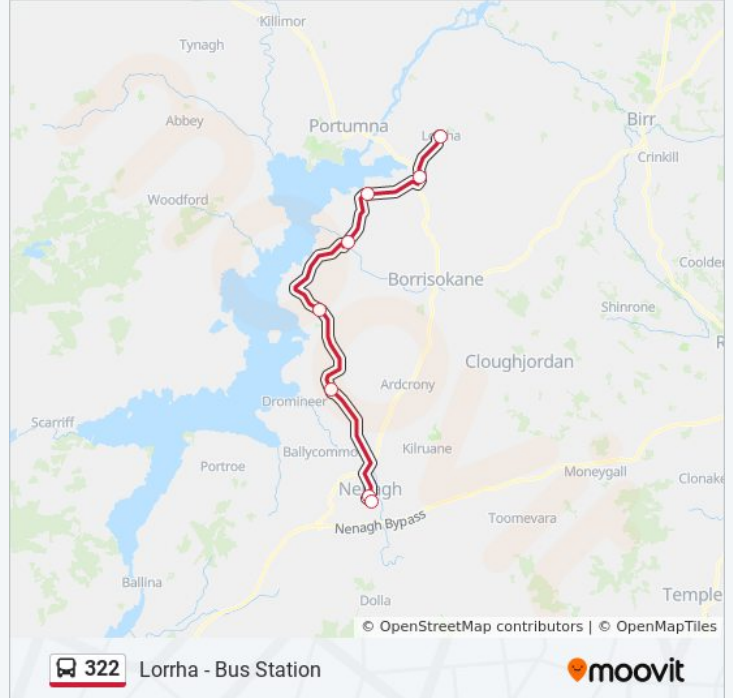

Direction: Nenagh

8 stops

[VIEW LINE SCHEDULE](#)

Lorrha

Carrigahorig

Terryglass

Ballinderry

Coolbawn

322 bus Info

Direction: Nenagh

Stops: 8

Trip Duration: 55 min

Line Summary:

Direction: Portumna

8 stops

[VIEW LINE SCHEDULE](#)

322 bus Info

Direction: Portumna

Stops: 8

Trip Duration: 55 min

Line Summary:

322 bus time schedules and route maps are available in an offline PDF at moovitapp.com. Use the [Moovit App](#) to see live bus times, train schedule or subway schedule, and step-by-step directions for all public transit in Ireland.