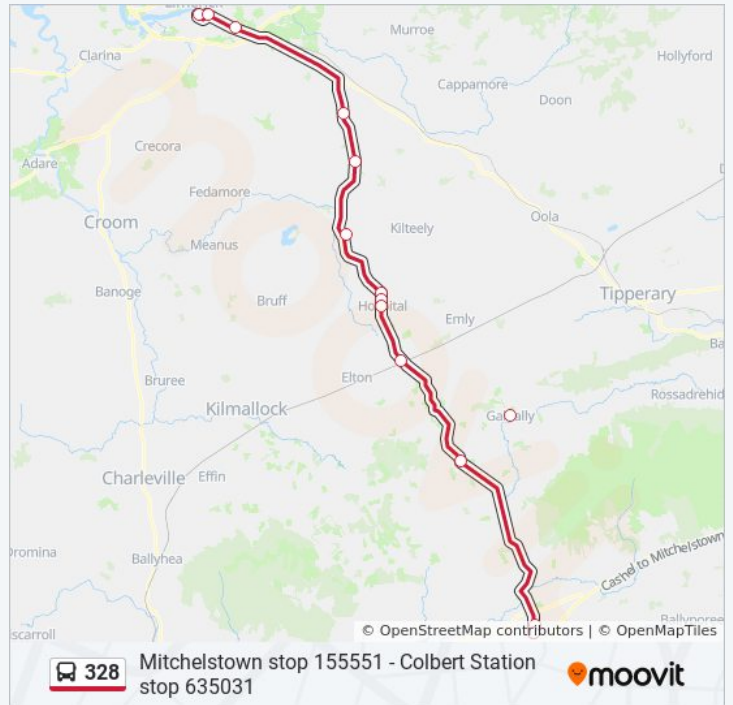

 328

Limerick (Bus Station) - Mitchelstown

[Get The App](#)

The 328 bus line (Limerick (Bus Station) - Mitchelstown) has 2 routes. For regular weekdays, their operation hours are: (1) Limerick Bus Station: 6:30 AM - 7:45 PM(2) Mitchelstown: 6:45 AM - 7:20 PM
Use the Moovit App to find the closest 328 bus station near you and find out when is the next 328 bus arriving.

328 bus Info

Direction: Limerick Bus Station

Stops: 13

Trip Duration: 82 min

Line Summary:

 [328 bus Line Map](#)

Direction: Mitchelstown

14 stops

Mitchelstown

328 bus Info

Direction: Mitchelstown

Stops: 14

Trip Duration: 78 min

Line Summary:

328 bus time schedules and route maps are available in an offline PDF at moovitapp.com. Use the [Moovit App](#) to see live bus times, train schedule or subway schedule, and step-by-step directions for all public transit in Ireland.