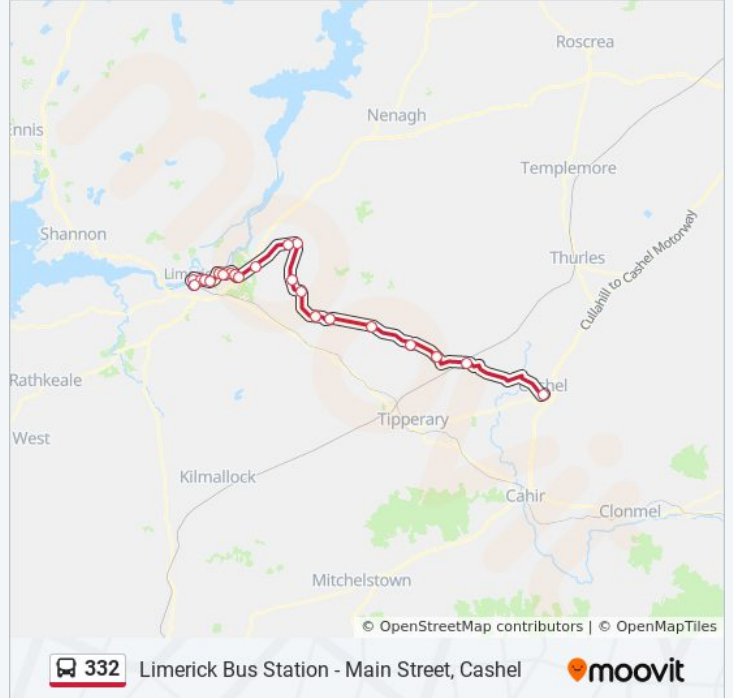

UI Student Centre

UI East Gate

Mclaughlin Rd

National Tech Park

Annacotty Bridge

Bog Road

Shower Cross

Newport

Cashel

332 bus Time Schedule

Cashel Route Timetable:

Sunday	6:30 AM - 8:30 PM
Monday	6:30 AM - 8:30 PM
Tuesday	6:30 AM - 8:30 PM
Wednesday	6:30 AM - 8:30 PM
Thursday	6:30 AM - 8:30 PM
Friday	6:30 AM - 8:30 PM
Saturday	6:30 AM - 8:30 PM

332 bus Info

Direction: Cashel

Stops: 22

Trip Duration: 110 min

Line Summary:

Direction: Limerick Bus Station

23 stops

[VIEW LINE SCHEDULE](#)

332 bus Info

Direction: Limerick Bus Station

Stops: 23

Trip Duration: 109 min

Line Summary:

 [332 bus Line Map](#)

Dublin Rd

Clare St (Urlan Tv)