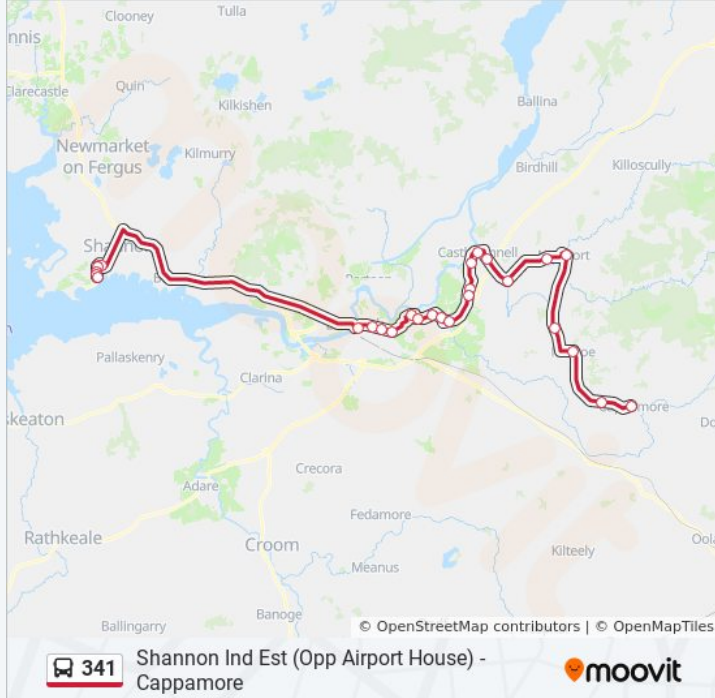

Direction: Cappamore

27 stops

[VIEW LINE SCHEDULE](#)

Airport House
Universal House
Element Six
Aon House
Thormac Engineering
Gentian Services
Arthur's Quay
Clare Street
Dublin Road
Parkway Retail
UI Student Centre
UI East Gate
Mclaughlin Rd
National Tech Park
Annacotty Bridge
Bunneys Cross
School Road
St Flannans Terrace
Castleconnell
Dalys Cross
Bunkeys Cross
Shower Cross

Stops: 27

Trip Duration: 104 min

Line Summary:

Newport
 Cappahana Cross
 Murroe
 Drumsally Cross
 Cappamore

Direction: Shannon Ind. Estate

27 stops

[VIEW LINE SCHEDULE](#)

Cappamore
 Drumsally Cross
 Murroe
 Cappahana Cross
 Newport
 Shower Cross
 Bunkeys Cross
 Jerry's Bar
 Castle St
 St Flannans Terrace
 School Road
 Annacotty Bridge
 Plassey Park Rd
 Holland Road
 UI East Gate
 Parkway
 Dublin Road
 Dublin Rd

Stops: 27

Trip Duration: 83 min

Line Summary:

Clare St (Urlan Tv)

Patrick Street

O'Connell Street

Gentian Services

Thormac Engineering