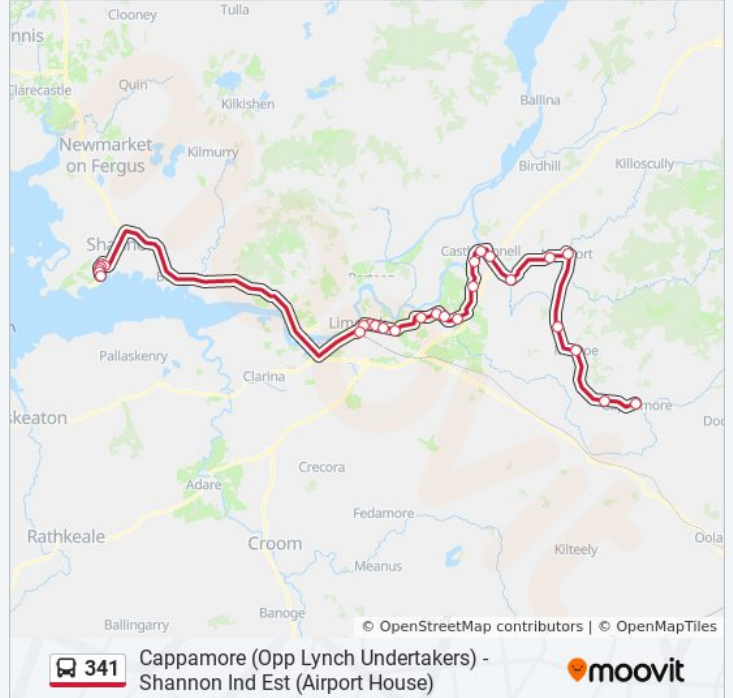

Clare St (Urlan Tv)

Patrick Street

O'Connell Street

Gentian Services

Thormac Engineering

Aon House

Element Six

Ashford House

Airport House

341 bus time schedules and route maps are available in an offline PDF at moovitapp.com. Use the [Moovit App](#) to see live bus times, train schedule or subway schedule, and step-by-step directions for all public transit in Ireland.

[About Moovit](#) • [MaaS Solutions](#) • [Supported Countries](#) • [Mooviter Community](#)

© 2024 Moovit - All Rights Reserved

Check Live Arrival Times