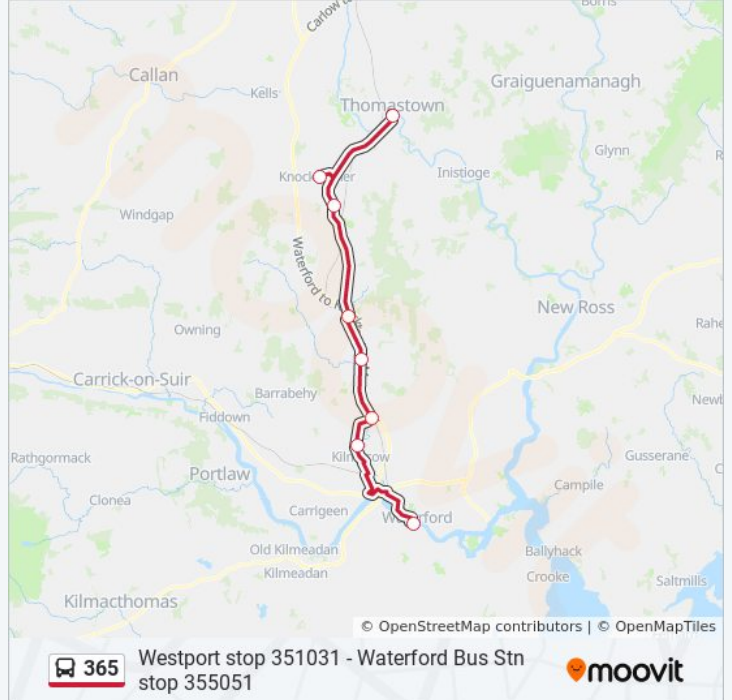

Use the Moovit App to find the closest 365 bus station near you and find out when is the next 365 bus arriving.

**Direction: Kilkenny**

8 stops

[VIEW LINE SCHEDULE](#)

- Waterford Bus Stn
- Kilmacow Church
- Kilmacow Cross
- Mullinavat
- Lukeswell
- Ballyhale
- White's Castle
- Thomastown

**365 bus Info**

**Direction:** Kilkenny

**Stops:** 8

**Trip Duration:** 45 min

**Line Summary:**

**Direction: Waterford**

8 stops

[VIEW LINE SCHEDULE](#)

- Low Street
- White's Castle
- Ballyhale
- Lukeswell
- Mullinavat
- Kilmacow Cross
- Kilmacow
- Waterford Bus Stn

**365 bus Time Schedule**

Waterford Route Timetable:

|           |                    |
|-----------|--------------------|
| Sunday    | Not Operational    |
| Monday    | Not Operational    |
| Tuesday   | Not Operational    |
| Wednesday | Not Operational    |
| Thursday  | 10:30 AM - 2:30 PM |
| Friday    | Not Operational    |
| Saturday  | Not Operational    |

**365 bus Info**

**Direction:** Waterford  
**Stops:** 8  
**Trip Duration:** 45 min  
**Line Summary:**

365 bus time schedules and route maps are available in an offline PDF at [moovitapp.com](https://moovitapp.com). Use the [Moovit App](#) to see live bus times, train schedule or subway schedule, and step-by-step directions for all public transit in Ireland.